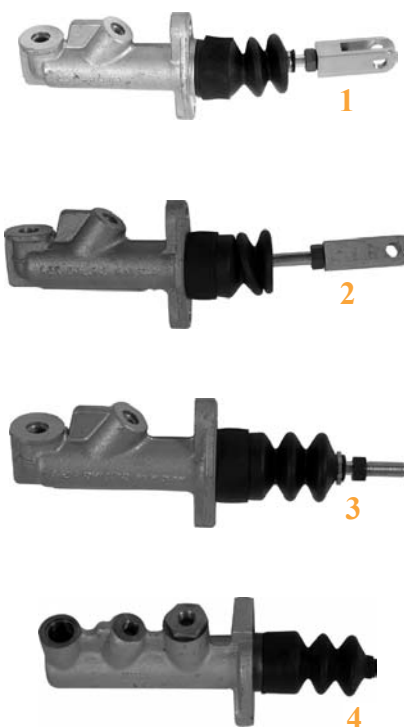

**BREMSE (HAUPTBREMSZYLINDER & NEHMERBREMSZYLINDER)
REMMEN (HOOFDREMCIJLINDERS & ONTVANGSTREMCIJLINDERS)**

Hauptbremszylinder / Hoofdremcilinders

Schleppertyp Trekkerstype	Abb. Afb.	Hauptbrems. Hoofdrem..	Rep. Satz Rev. Set
Master I, Master II	1	28/410-20 (7700200371)	28/411-20 (7701200374)
91, 92, 94, 96, 98, 496, 498, 891, 951, 981, 1151, 1181, 1451	2	28/410-21 (7700573717)	
61-12, 61-14, 68-12, 68-14, 75-12, 75-14, 80-12, 80-14, 95-12, 95-14, 103-12, 103-14, 106-14, 110-14, 113-12, 113-14, 120-14, 133-14, 145-14	3	28/410-22 (7700004919, 7700699033) (⇒ 4/87)	28/411-21 (7701201598) (⇒ 4/87)
	4	28/410-23 (7700012835, 7700018167, 7700021476) (5/87 ⇒)	28/411-22 (6005002576, 6005001485) (5/87 ⇒)
75-32, 75-34, 85-32, 85-34, 90-32, 90-34, 103-52, 103-54, 106-54, 110-54, 120-54, 133-54, 155-54, Ceres 65, 75, 85, 95, Ergos 85, 95, 105, Cergos, 330, 340, 350, Ceres 310, 320, 330, 340, Temis 550, 610, 630, 650	4	28/410-23 (7700012835, 7700018167, 7700021476)	28/411-22 (6005002576, 6005001485)

Nehmerbremszylinder (Bremscheiben) / Ontvangstremcilinders (Schijfremmen)

Schleppertyp Trekkerstype	Abb. Afb.	Nehmerbrems. Ontvangsrem.	Rep. Satz Rev. Set	
91, 92, 94, 96, 98, 496, 498, 891, 951, 981, 1151, 1181	1	28/413-12 (7700518258)	28/414-4 (7701007614, 7701007615)	
61-12, 61-14, 68-12, 68-14, 75-12, 75-14, 77-12, 77-14, 80-12, 80-14,	2	28/413-13 (7700005709)		28/414-5 (7701030685) Mit Kolben Met zuiger