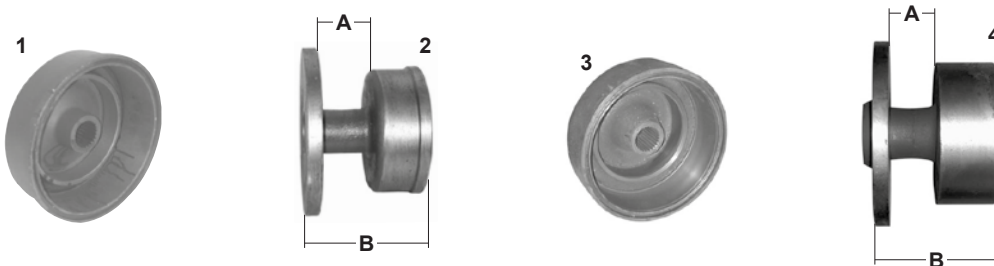

Fig.	Ref.	OEM	A mm	B mm
D6807, 7007, 7207, 7807 DX3 VC .70 .90	1	21/400-3	03393285	-	-
DXab 85, 90 92, 110, 120 DXbis 85, 90, 110, 120 DX4.70, DX6.05, 6.10, 6.30, Intrac 6.30, 6.60	2	21/400-4	04313624	85	194
D6807, 7007, 7207, 7807, D6807C, 7007C, 7207C, 7807C, DXab 80, 86 DX3 SC .70 .90, DX3 VC .70 .90, DX4 .10 .30 .50, AgroPrima 4.31, 4.51, 4.56 AgroXtra 4.47, 4.57	3	21/400-5	04323315	-	-
AgroPrima 4.31, 4.51, 4.56, 6.06, 6.16 AgroStar 4.61, 4.71, 6.11, 6.21, 6.31, 6.61 AgroStar 4.68, 4.78, 6.08, 6.28, 6.38 AgroXtra 4.47, 4.57, 6.07, 6.17	4	21/400-7	04384112	70	175

Les références des pièces sont indicatives.
Nos pièces ne sont pas d'origine.

Part numbers are quoted for reference purposes only.
Our parts and accessories are not original.