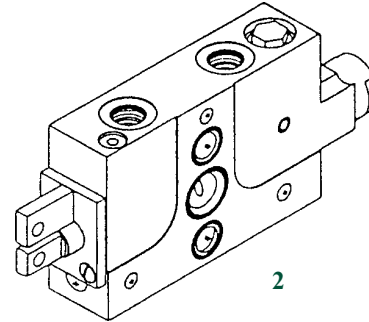

DISTRIBUTEURS HYDRAULIQUES
HYDRAULIC VALVES

Tracteurs Tractors	Fig. Fig.	Réf. Ref.	OEM	Description Description
Série "07C" Serie Avec / With Starcab DX3.10, 3.30, 3.50, 3.60, 3.65 Agroprima 4.31, 4.51, 4.56, 6.06, 6.16 Agroextra 3.57, 4.07, 4.17, 4.57, 6.07, 6.17	1	21/7600-10	04349394	Elément commutable simple/double effet 4 positions Filetage : M18x1,5 Débit : 70l/minute Pression : 220 bars Sans jeu de levier <i>Single/double acting changeover 4 positions Thread : M18x1,5 Flow : 70l/minute Pressure : 220 bars Less lever</i>
		21/7609-4		Jeu de levier avec tringlerie <i>Lever set with control rod</i>
Séries Agrostar, Agrotron Series	2	21/7600-11	Bosch 0521609001 0521609005 0521609009 0521609013 0521609019 0521609021 0521609022 0521609053	Elément commutable simple/double effet Filetage : M22x1,5 Débit : 70l/minute Pression : 220 bars Sans cable de cde <i>Single/double acting changeover 4 positions Thread : M22x1,5 Flow : 70l/minute Pressure : 220 bars Less operating cable</i>
		21/7609-5		Cable de cde <i>Operating cable</i>

Les références des pièces sont indicatives.
Nos pièces ne sont pas d'origine.

Part numbers are quoted for reference purposes only.
Our parts and accessories are not original.

"THE RELIABLE SERVICE"