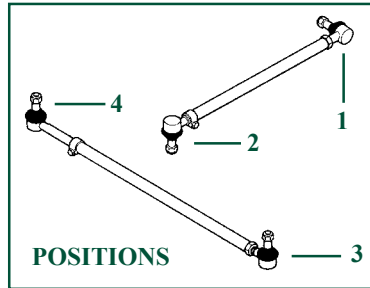

ROTULES & TIRANTS DE DIRECTION STEERING LINKS & SOCKETS

POSITIONS

Tracteurs Tractors	Fig. Fig.	Réf. Ref.	OEM	Position Position	Filage ou ø Thread or Ø	Longueur Length	Conicité Cone	
D6806, 7206, 7506, 8006 D10006, 13006 D6807, 7007, 7207, 7807 D4507C, 4807C, 5207C, 6007C D6207C, 6507C, 6807C, 7007C D7207C, 7807C DX80, 85, 86, 90, 92 DX4.10, 4.30, 4.50, 4.70 DX6.05 Agroprima 6.06	A	21/497-64	02311220	1-3	M24x1,5D	105mm	20/22mm	
	B	21/495-92	02315645	2-4	Ø26mm	710mm 7 crans 7 grooves	20/22mm	
		21/495-93	04317563	4	Ø 28mm	760mm 7 crans 7 grooves		
	A (D. A)	21/581-35	02339941	02382013	3	M27x1,5D	125mm	23,5/26mm
	21/581-7	M30x1,5D	120mm					

Tracteurs Tractors	Fig. Fig.	Réf. Ref.	OEM	Description Description	Longueur Length	Ø Tube ext. Outer Ø (tube)	Conicité Cone			
BARRE COMPLETE COMPLETE DRAG LINK										
Séries D40, 50, "05", "06", "07" series	1	21/490-19	03387860	Fixe Fixed	855mm	22mm	14,2/16,2mm			
		21/490-20	02311068 02382777		975mm					
	2	21/493-22	03387874 02382778	1 tirant réglable 1 adjustable tie rod	840-865mm					
		21/493-23	03388983 02382774		1000-1025mm					
		21/493-24	02311076		1105-1140mm			24mm		
	3	21/493-25	02311074 02382761	1 tirant réglable + rotule à visser 1 adjustable tie rod + Screwed tie rod	970-1520mm			26mm	12,8/14,5mm	
		21/493-26	02311093						16,2/18,2mm	
		21/493-27	02372883					1030-1500mm		30mm

Les références des pièces sont indicatives.
Nos pièces ne sont pas d'origine.

Part numbers are quoted for reference purposes only.
Our parts and accessories are not original.

"THE RELIABLE SERVICE"