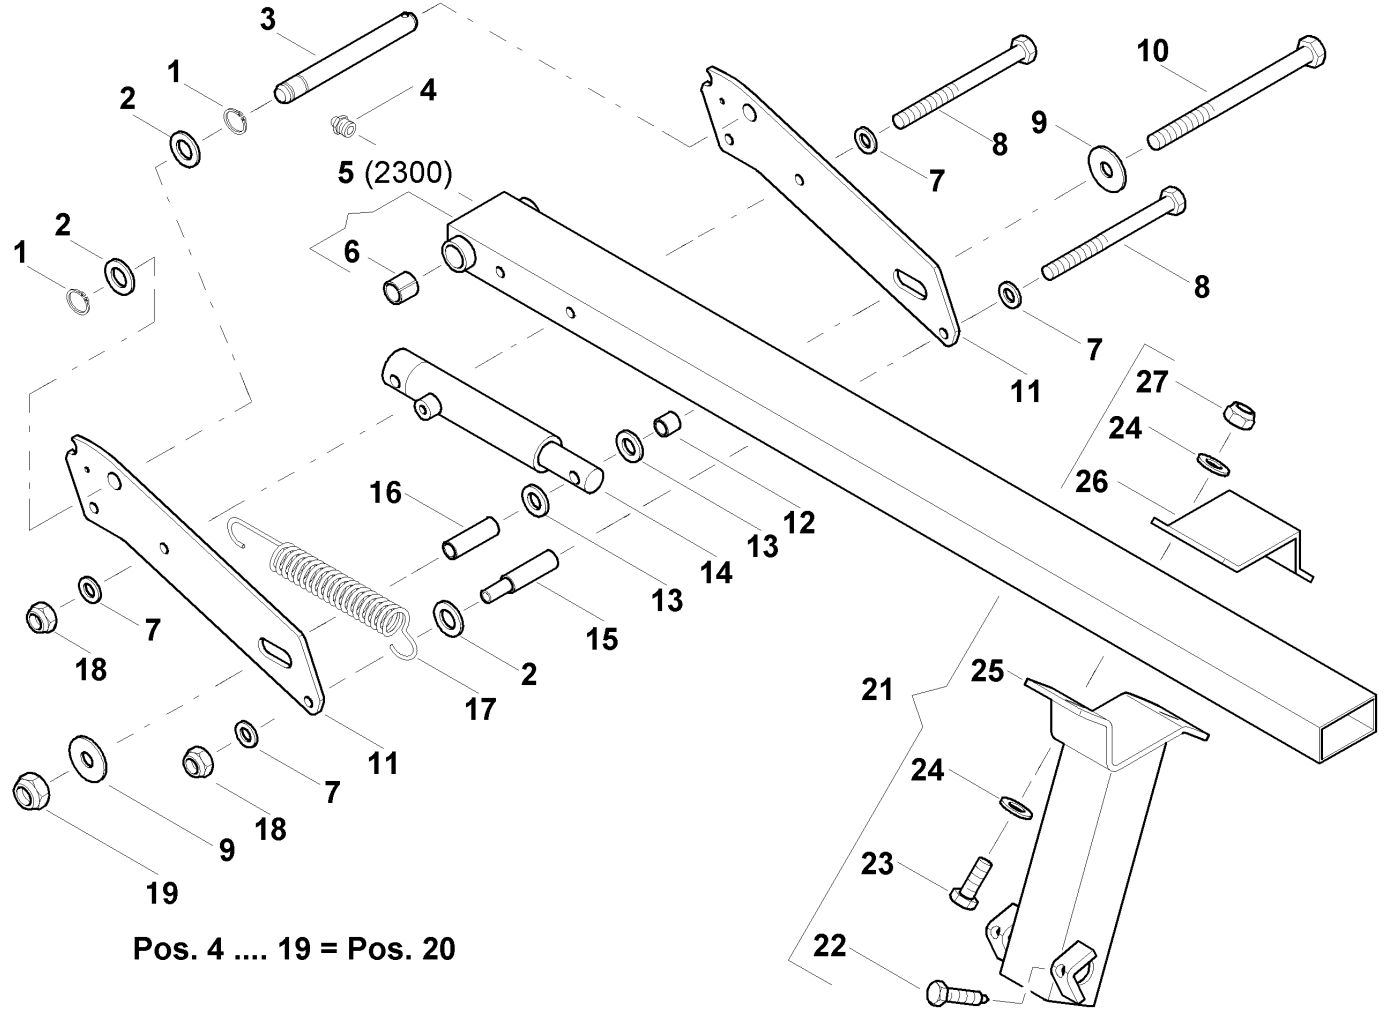

OPTIMA / Disc marker single hydr.foldable

PosNo.	Part No.	Qty.
1	KG01107862	4
2	KG01267961	4
3	AC499516	2
4	AC660021	1
5	AC488204	1
6	AC670012	1
7	KG01267561	4
8	KG00358561	2
9	AC646482	2
10	KG00363061	1
11	AC499947	2
12	AC499183	1
13	KG01267761	2
14	AC499956	1
15	AC499199	1
16	AC499181	1
17	AC499986	1
18	KG01067761	2
19	KG01067961	1
20	AC499179	2
21	AC488060	2
22	AC633255	2
23	KG00355261	2
24	KG01267461	4
25	AC488200	1
26	AC488559	1
27	KG01067661	2

80467b

80467b