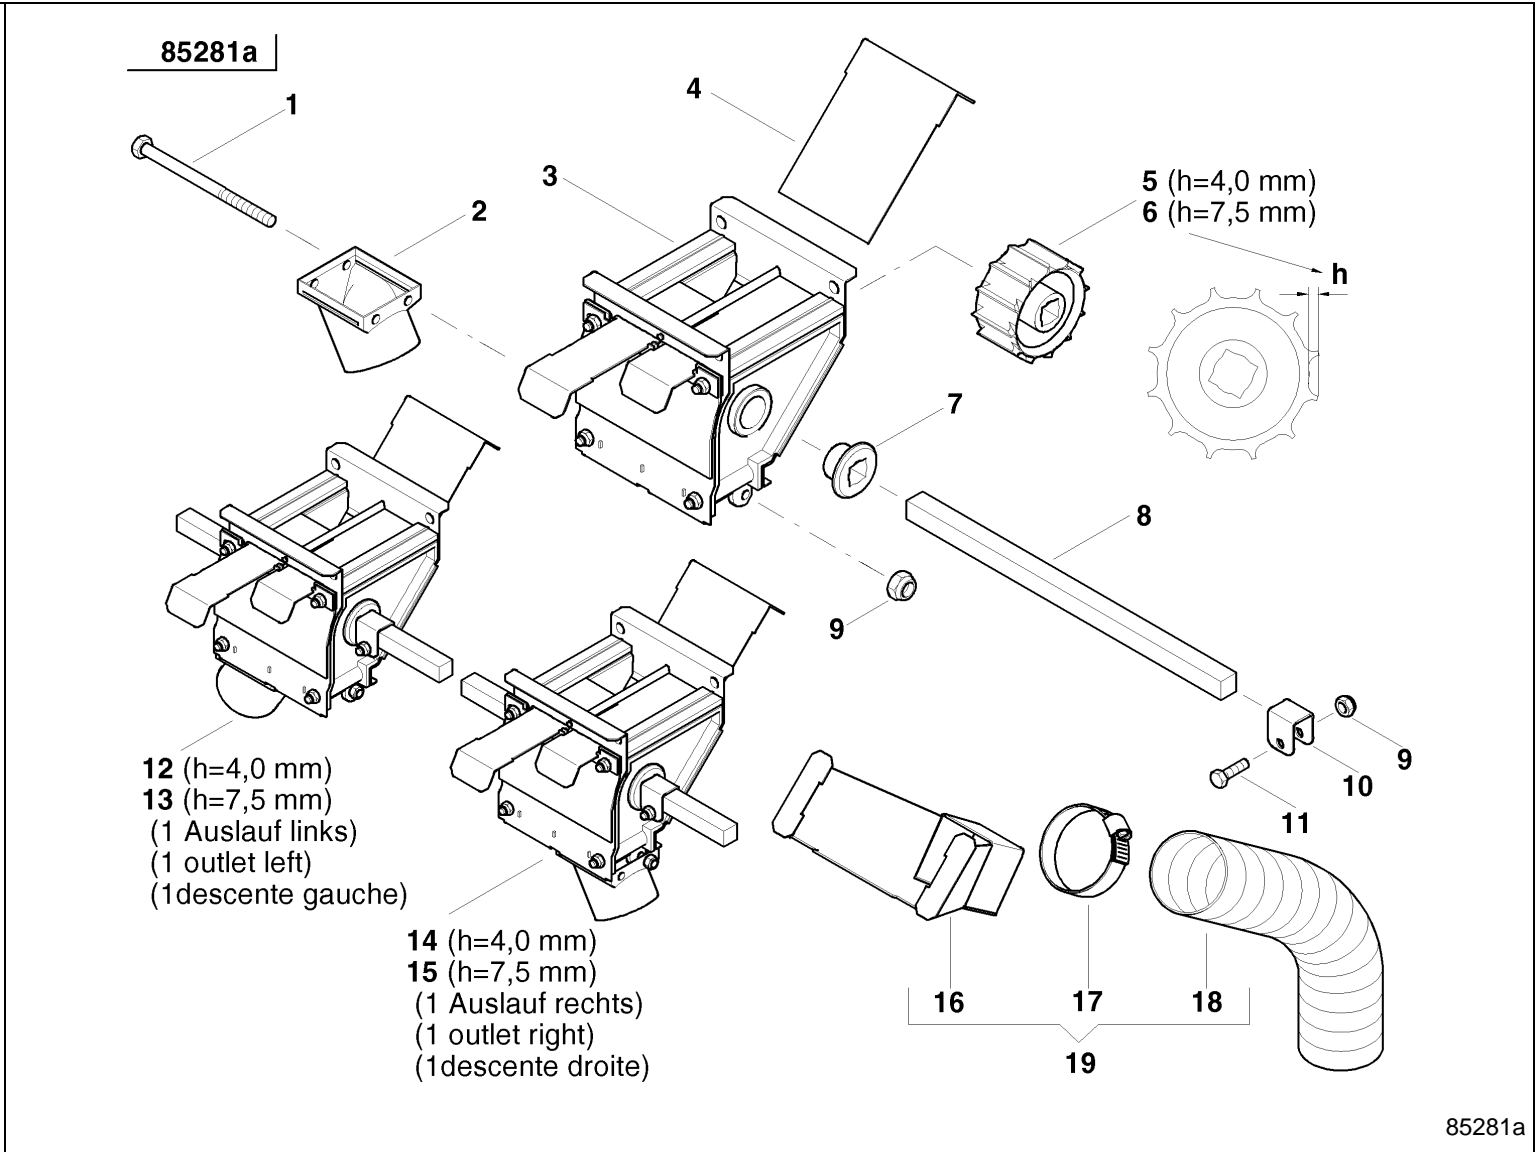

OPTIMA / Metering device fertilizer

PosNo.	Part No.	Qty.
1	AC821352	1
2	KG01071000	8
3	KG00495400	8
4	AC821250	2
5	AC821463	1

80820c

80820c

OPTIMA / Coulter fertiliser precision drill

PosNo.	Part No.	Qty.
1	AC821801	
2	AC821800	
3	AC821246	
4	AC657571	
5	AC821821	
6	AC821132	
7	AC821131	
8	AC656462	