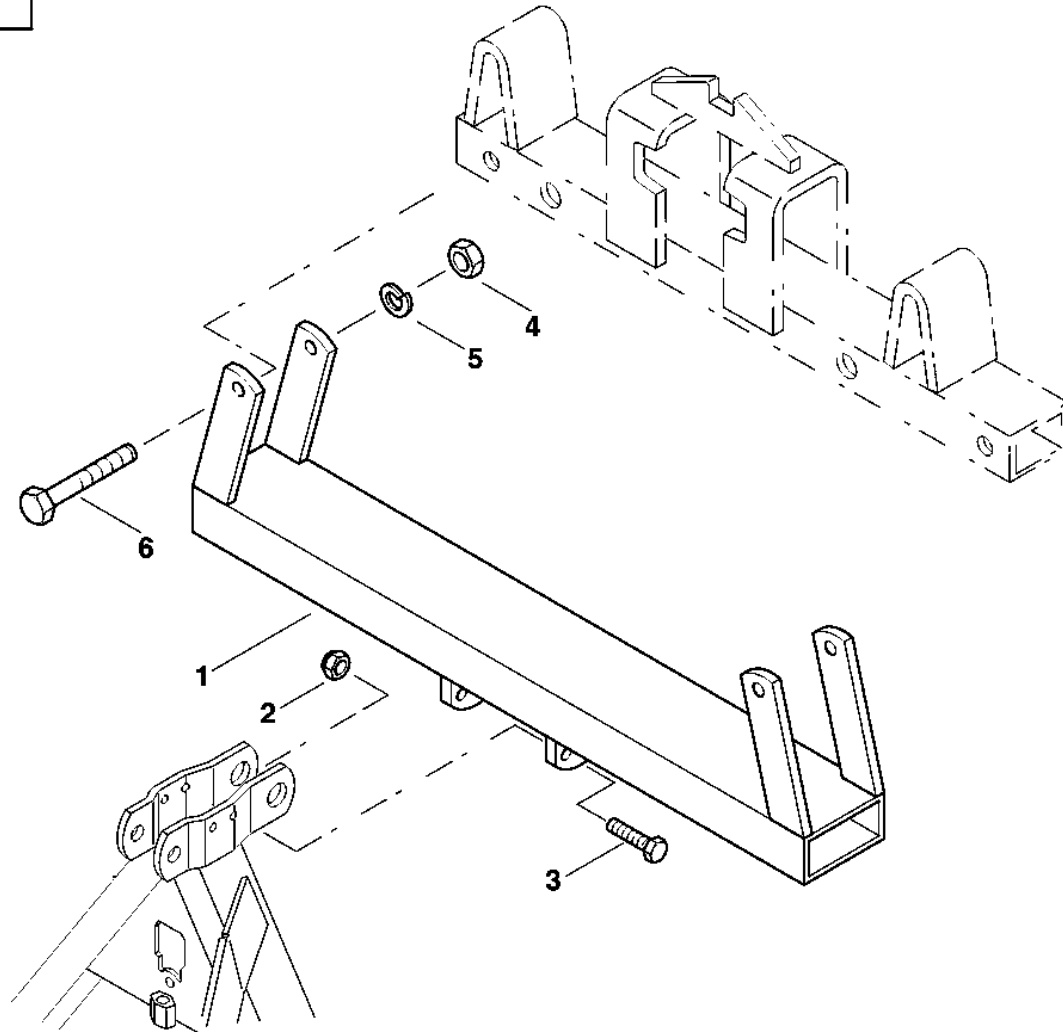

80051b

OPTIMA / Disc marker with hydr. changer

PosNo. Part No. Qty.

1	AC834216	
2	KG01067661	
3	KG00474400	
4	KG01052161	
5	AC647072	
6	KG00358261	

80052

80052

OPTIMA / Disc marker single hydr.foldable

PosNo.	Part No.	Qty.
1	KG01107862	4
2	KG01267961	4
3	AC499516	2
4	AC660021	1
5	AC488204	1
6	AC670012	1
7	KG01267561	4
8	KG00358561	2
9	AC646482	2
10	KG00363061	1
11	AC499947	2
12	AC499183	1
13	KG01267761	2
14	AC499956	1
15	AC499199	1
16	AC499181	1
17	AC499986	1
18	KG01067761	2
19	KG01067961	1
20	AC499179	2
21	AC488060	2
22	AC633255	2
23	KG00355261	2
24	KG01267461	4
25	AC488200	1
26	AC488559	1
27	KG01067661	2