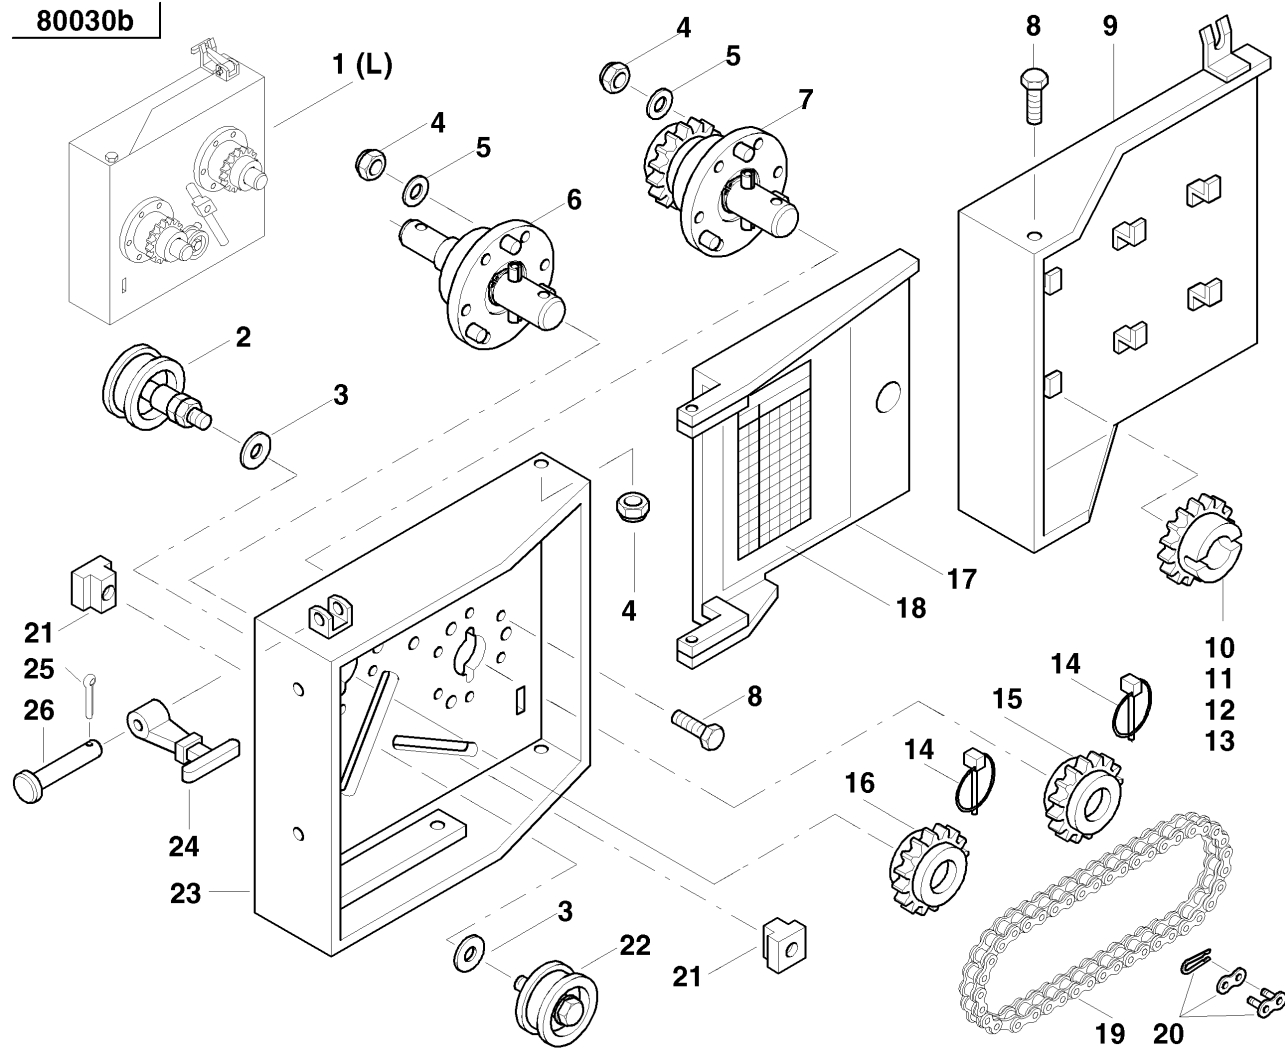

OPTIMA / Gearbox

PosNo.	Part No.	Qty.
1	AC820034	1
2	AC821092	1
3	AC646312	2
4	KG01067361	3
5	KG01267261	2
6	AC820066	1
7	AC820067	1
8	KG00468961	1
9	AC820122	1
10	AC820810	1
11	AC820811	1
12	AC820812	1
13	AC820815	1
14	AC656462	2
15	AC820808	1
16	AC820809	1
17	AC820126	1
18	AC820989	1
19	AC691471	1
20	AC691411	1
21	AC820763	2
22	AC821090	1
23	AC820140	1
24	AC819748	1
25	AC656282	1
26	AC819911	1

80030b