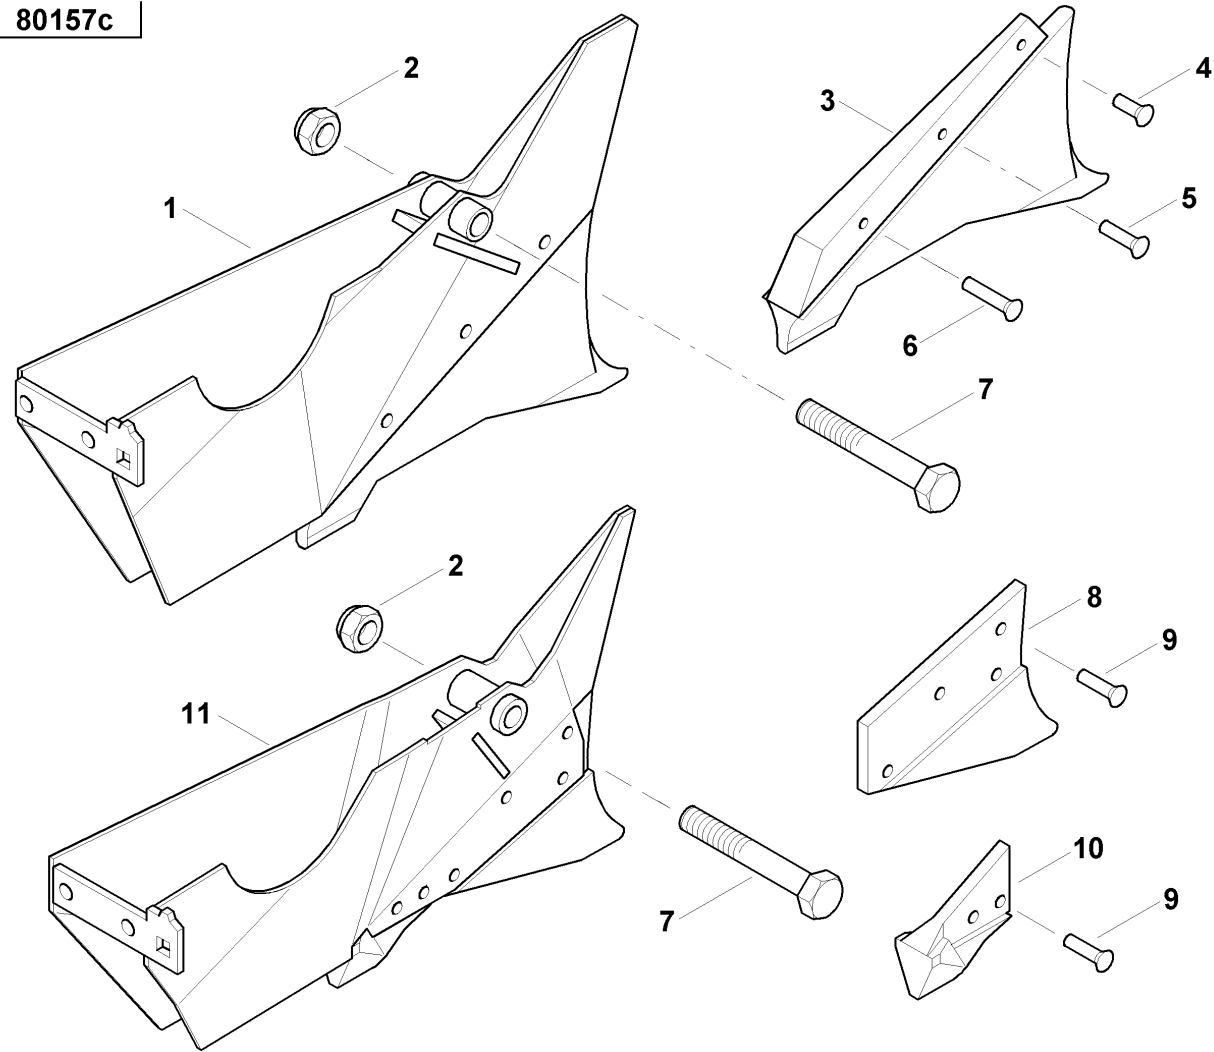

OPTIMA / Coulter presion drill

PosNo.	Part No.	Qty.
1	AC819209	1
2	KG01067961	2
3	AC819671	1
4	AC657191	1
5	AC657261	1
6	AC657271	1
7	KG00339361	2
8	AC819678	1
9	AC657581	2
10	AC819677	1
11	AC819172	1

80157c

80157c