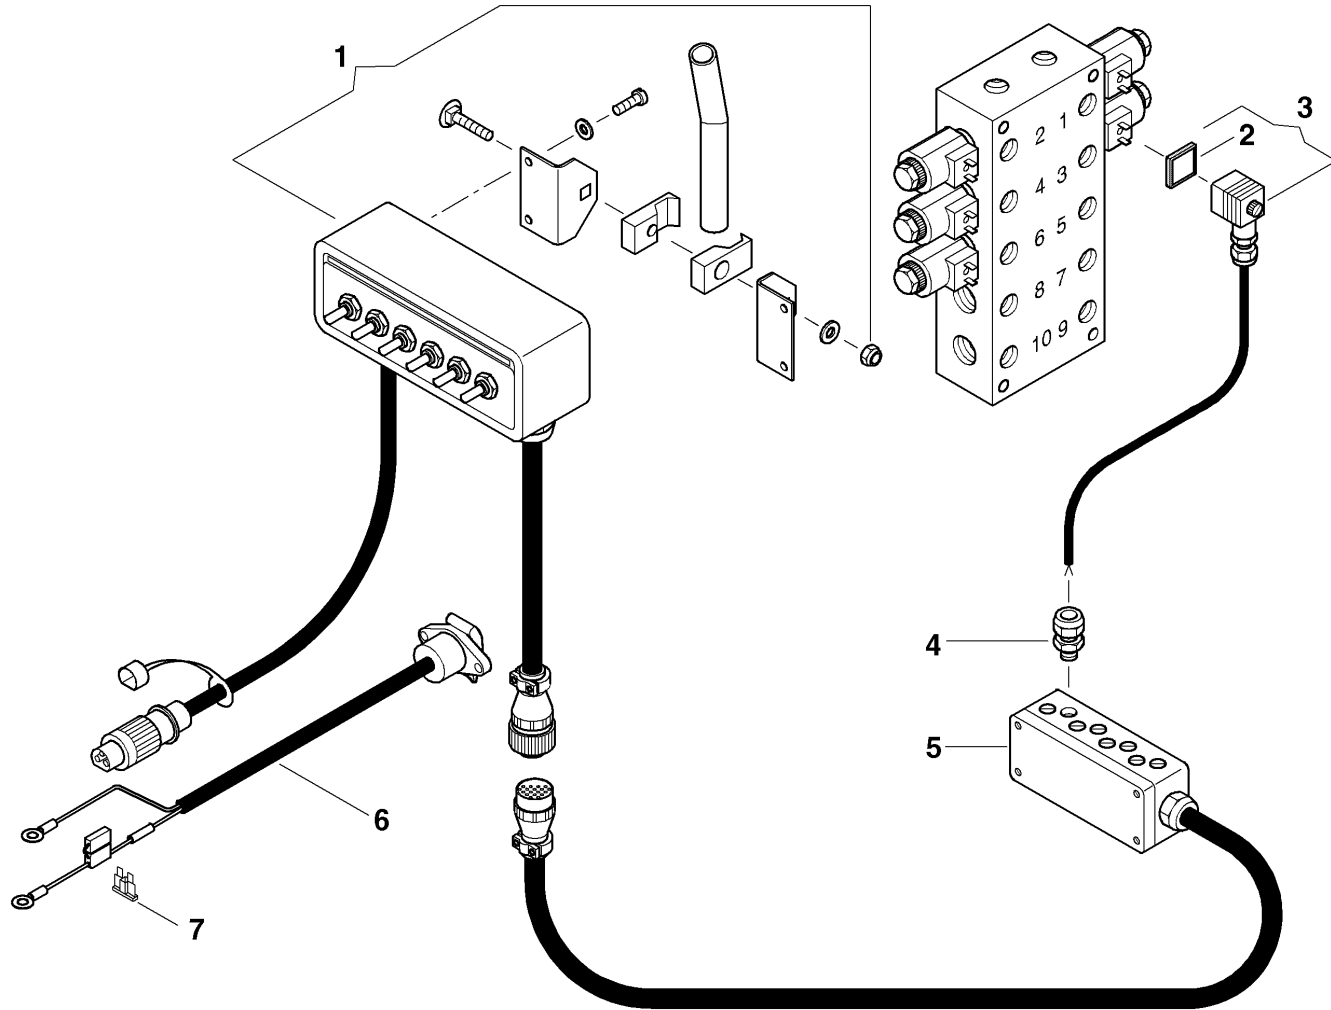

OPTIMA / Electro - hydraulic

PosNo.	Part No.	Qty.
1	VN79730068	1
2	VN79730069	1
3	AC498600	1
4	VNB0153973	1
5	AC498911	1
6	AC854851	1
7	AC689363	1

40648a

40648a