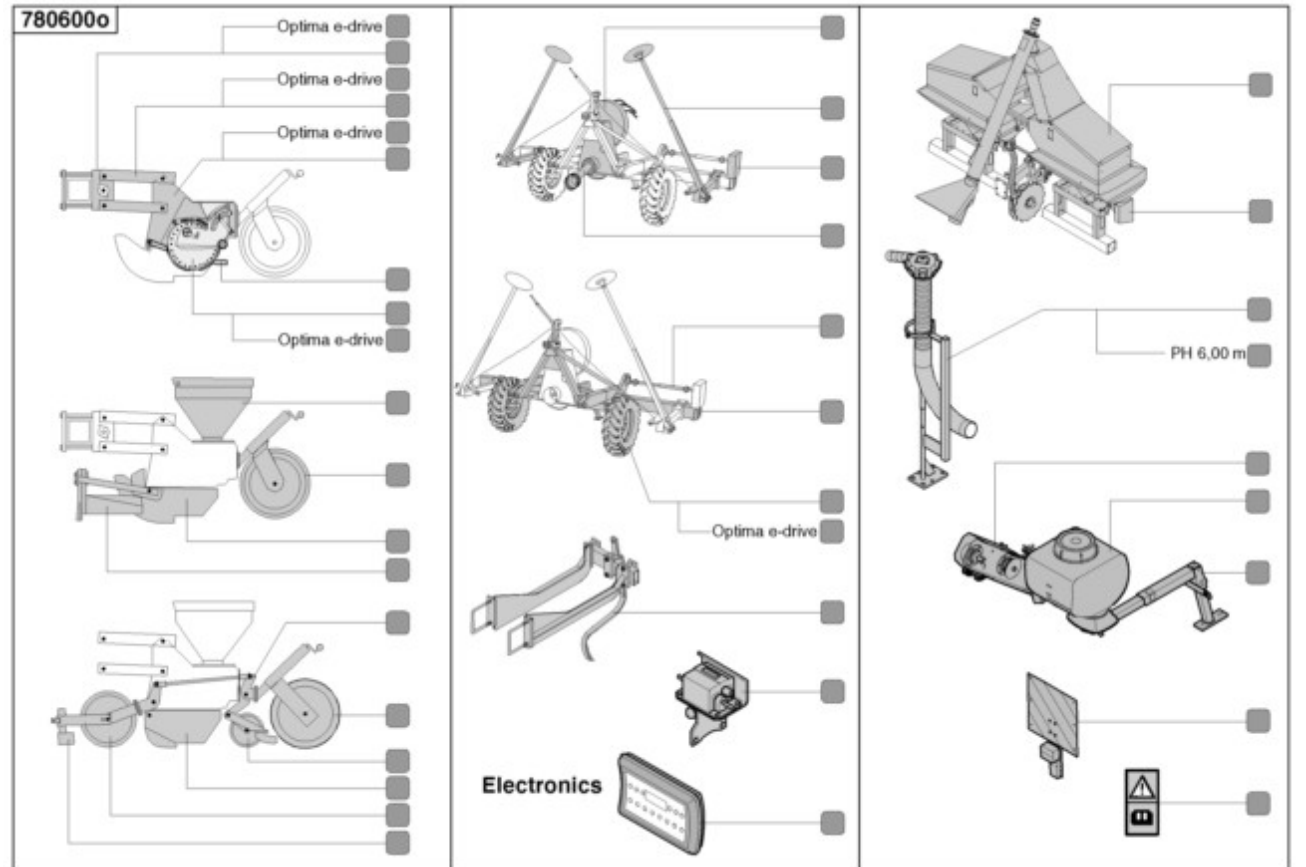

OPTIMA / Table of Contents

PosNo.	Assembly group	Page
42/100	BRACKET, GUARD	90
42/150	BRACKET, GUARD	91
42/150	BRACKET, GUARD	92
42/250	HEXAGONAL SHAFT	93
42/550	HEXAGONAL SHAFT	94
42/700	HEXAGONAL SHAFT	95
42/300	GEARBOX	96
42/300	GEARBOX	87
42/600	GEARBOX	97
42/600	GEARBOX	98
42/600	GEARBOX	99
42/500	BRACKET, GUARD	100
42/500	BRACKET, GUARD	101
42/520	BRACKET, GUARD	88
42/350	BRACKET, GUARD	102
42/400	BRACKET, GUARD	103
43/10	LEVER CHANGE GEARBOX	104
43/10	LEVER CHANGE GEARBOX	105
43/10	LEVER CHANGE GEARBOX	106
43/10	LEVER CHANGE GEARBOX	107
43/10	LEVER CHANGE GEARBOX	108
43/50	BRACKET, GUARD	109
43/50	BRACKET, GUARD	110
15/110	CONNECTION TUBE	111
10/10	FRAME	112
10/70	FRAME	113
11/100	LENGTHWISE TRANSPORT KIT	114
11/100	LENGTHWISE TRANSPORT KIT	115
11/100	LENGTHWISE TRANSPORT KIT	116
11/100	LENGTHWISE TRANSPORT KIT	117
10/30	FRAME	118
11/10	LENGTHWISE TRANSPORT KIT	119
11/10	LENGTHWISE TRANSPORT KIT	120
11/10	LENGTHWISE TRANSPORT KIT	121
11/10	LENGTHWISE TRANSPORT KIT	122
11/10	LENGTHWISE TRANSPORT KIT	123
10/90	FRAME	124
10/90	FRAME	125
10/90	FRAME	126
10/90	FRAME	127