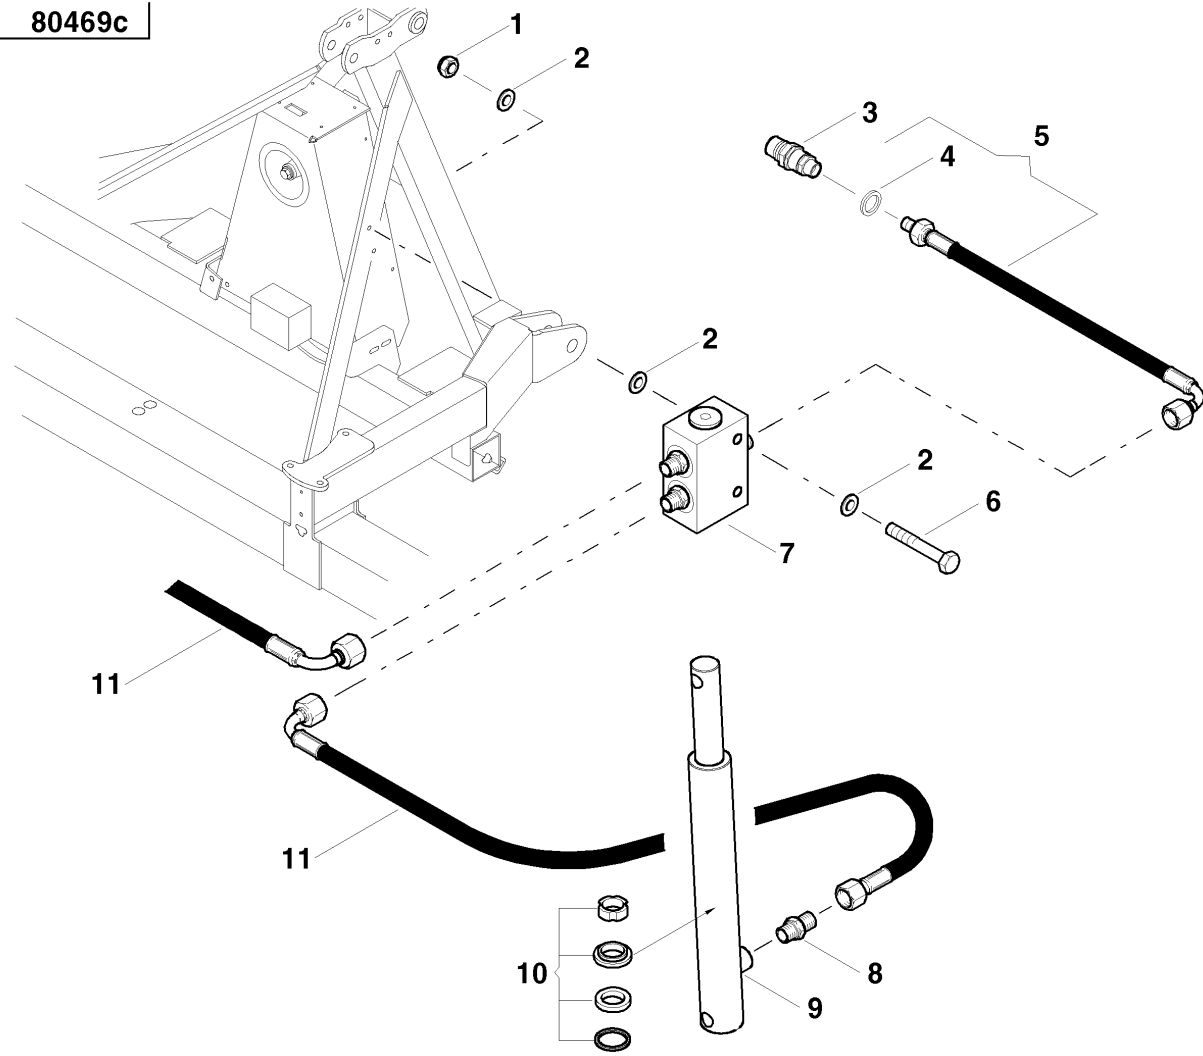

80575b

80575b

OPTIMA / Disc marker single hydr.foldable

PosNo.	Part No.	Qty.
1	KG01067561	2
2	KG01267361	4
3	AC688581	1
4	AC646991	1
5	AC499720	1
6	KG00353861	2
7	AC688811	1
8	AC824826	2
9	AC803803	2
10	AC488945	1
11	AC828874	1