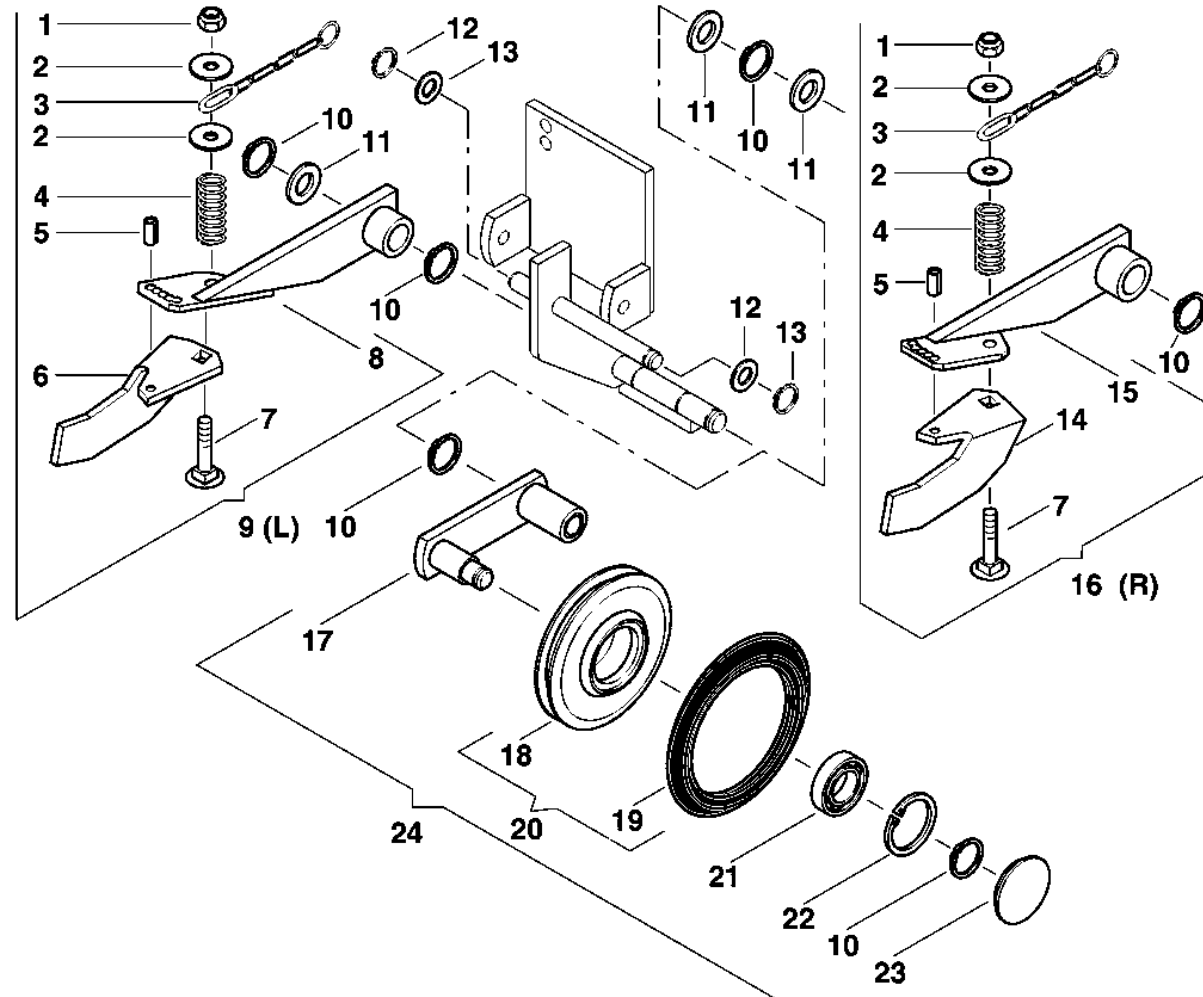

OPTIMA / Intermediate press wheel

PosNo. Part No. Qty.

1	KG01067561	
2	AC646492	
3	AC819991	
4	AC819887	
5	AC652242	
6	AC819635	
7	KG00639861	
8	AC819962	
9	AC819966	
10	KG01107862	
11	KG01267961	
12	KG01267761	
13	KG01107462	
14	AC819636	
15	AC819961	
16	AC819965	
17	AC819975	
18	AC827844	
19	AC801879	
20	AC827087	
21	KG01397800	
22	KG01129000	
23	AC608412	
24	AC819853	

80162c

80162c