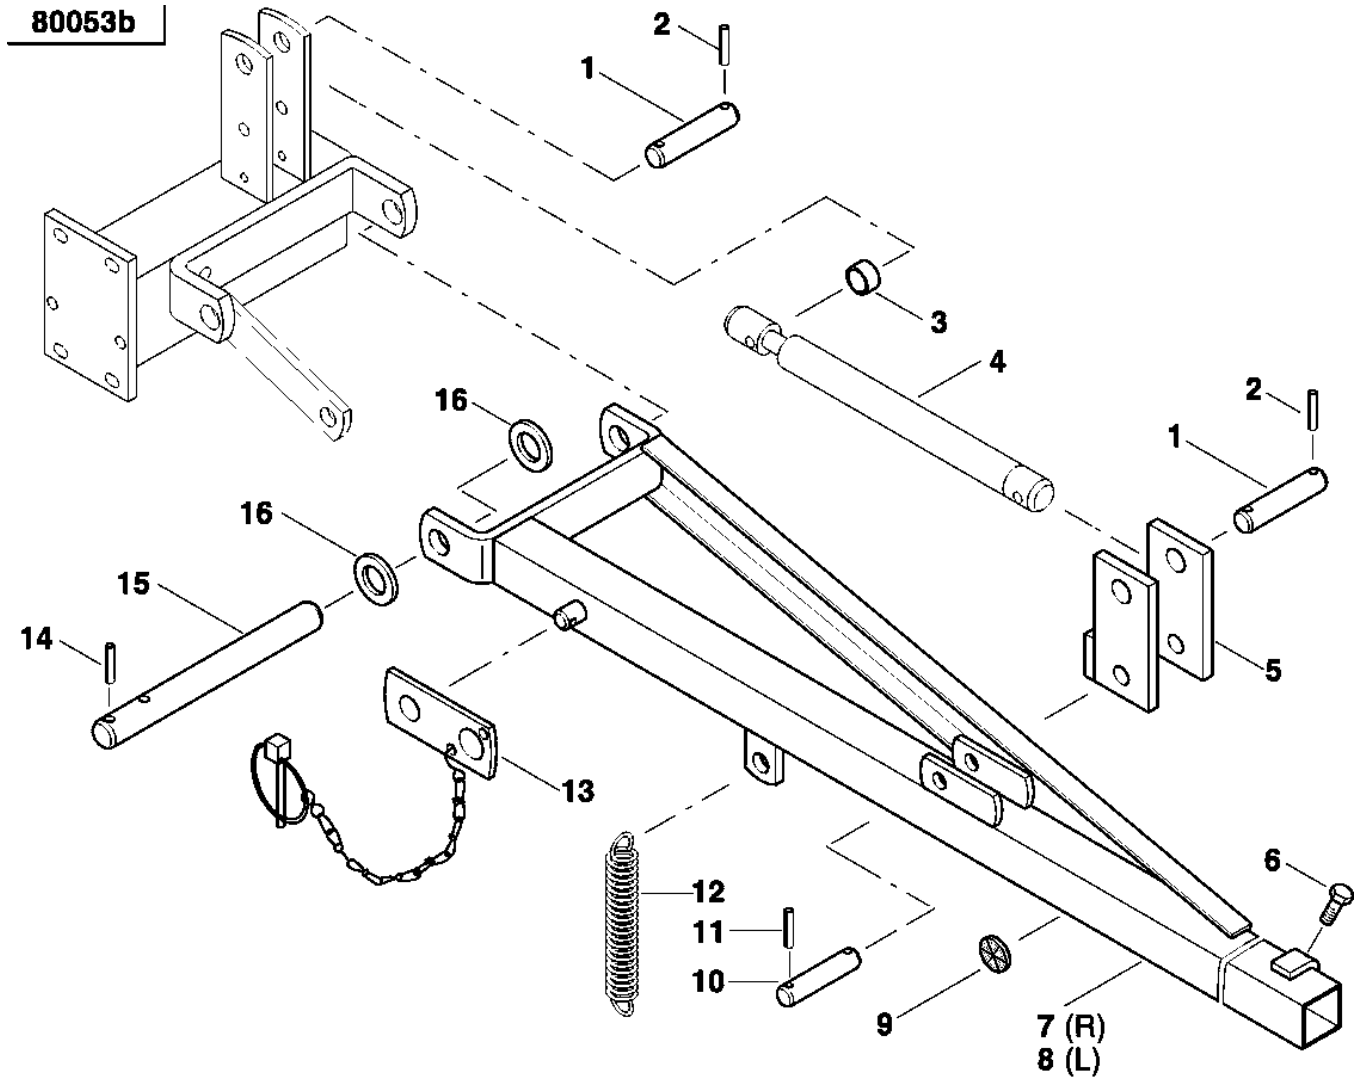

80490b

80490b

OPTIMA / Disc marker single hydr.foldable

PosNo. Part No. Qty.

1	AC495419	
2	AC652183	
3	AC820277	
4	AC820926	
5	AC820141	
6	KG00476561	
7	AC824109	
8	AC824108	
9	AC496800	
10	AC819251	
11	AC652052	
12	AC496808	
13	AC499166	
14	AC652332	
15	AC496448	
16	AC646342	