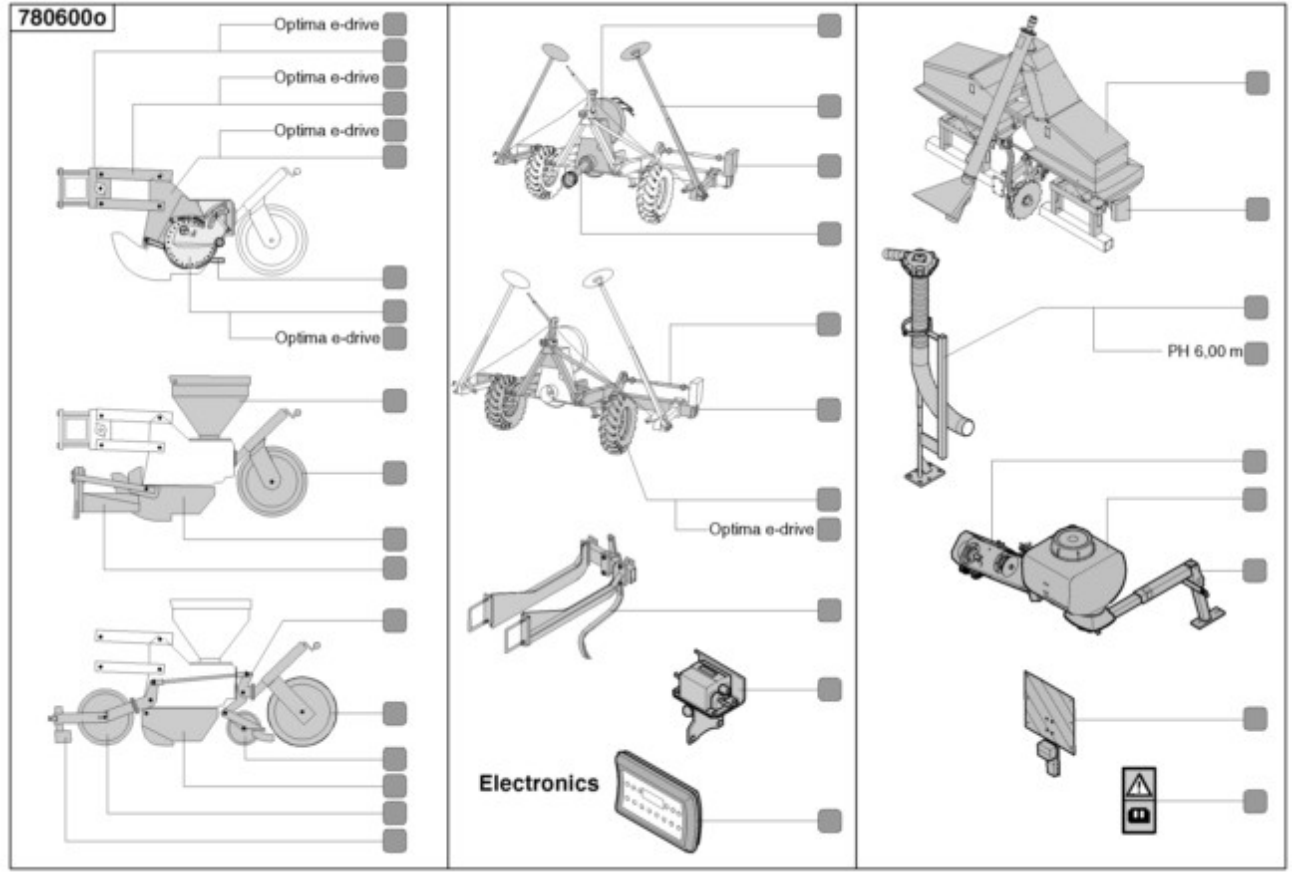

OPTIMA / Table of Contents

PosNo.	Assembly group	Page
	FOLDABLE	
29/10	DISC MARKER DOUBLE HYDR. FOLDABLE	69
29/10	DISC MARKER DOUBLE HYDR. FOLDABLE	70
29/100	DISC MARKER DOUBLE HYDR. FOLDABLE	71
29/100	DISC MARKER DOUBLE HYDR. FOLDABLE	72
29/100	DISC MARKER DOUBLE HYDR. FOLDABLE	73
29/100	DISC MARKER DOUBLE HYDR. FOLDABLE	74
29/100	DISC MARKER DOUBLE HYDR. FOLDABLE	75
29/100	DISC MARKER DOUBLE HYDR. FOLDABLE	76
29/100	DISC MARKER DOUBLE HYDR. FOLDABLE	77
29/100	DISC MARKER DOUBLE HYDR. FOLDABLE	78
29/200	DISC MARKER DOUBLE HYDR. FOLDABLE	79
29/200	DISC MARKER DOUBLE HYDR. FOLDABLE	80
29/200	DISC MARKER DOUBLE HYDR. FOLDABLE	81
29/200	DISC MARKER DOUBLE HYDR. FOLDABLE	82
28/10	DISC MARKER SINGLE HYDR.FOLDABLE	83
28/10	DISC MARKER SINGLE HYDR.FOLDABLE	84
28/10	DISC MARKER SINGLE HYDR.FOLDABLE	85
28/10	DISC MARKER SINGLE HYDR.FOLDABLE	82
42/10	GEARBOX	86
42/10	GEARBOX	87
42/50	BRACKET, GUARD	88
42/100	BRACKET, GUARD	89