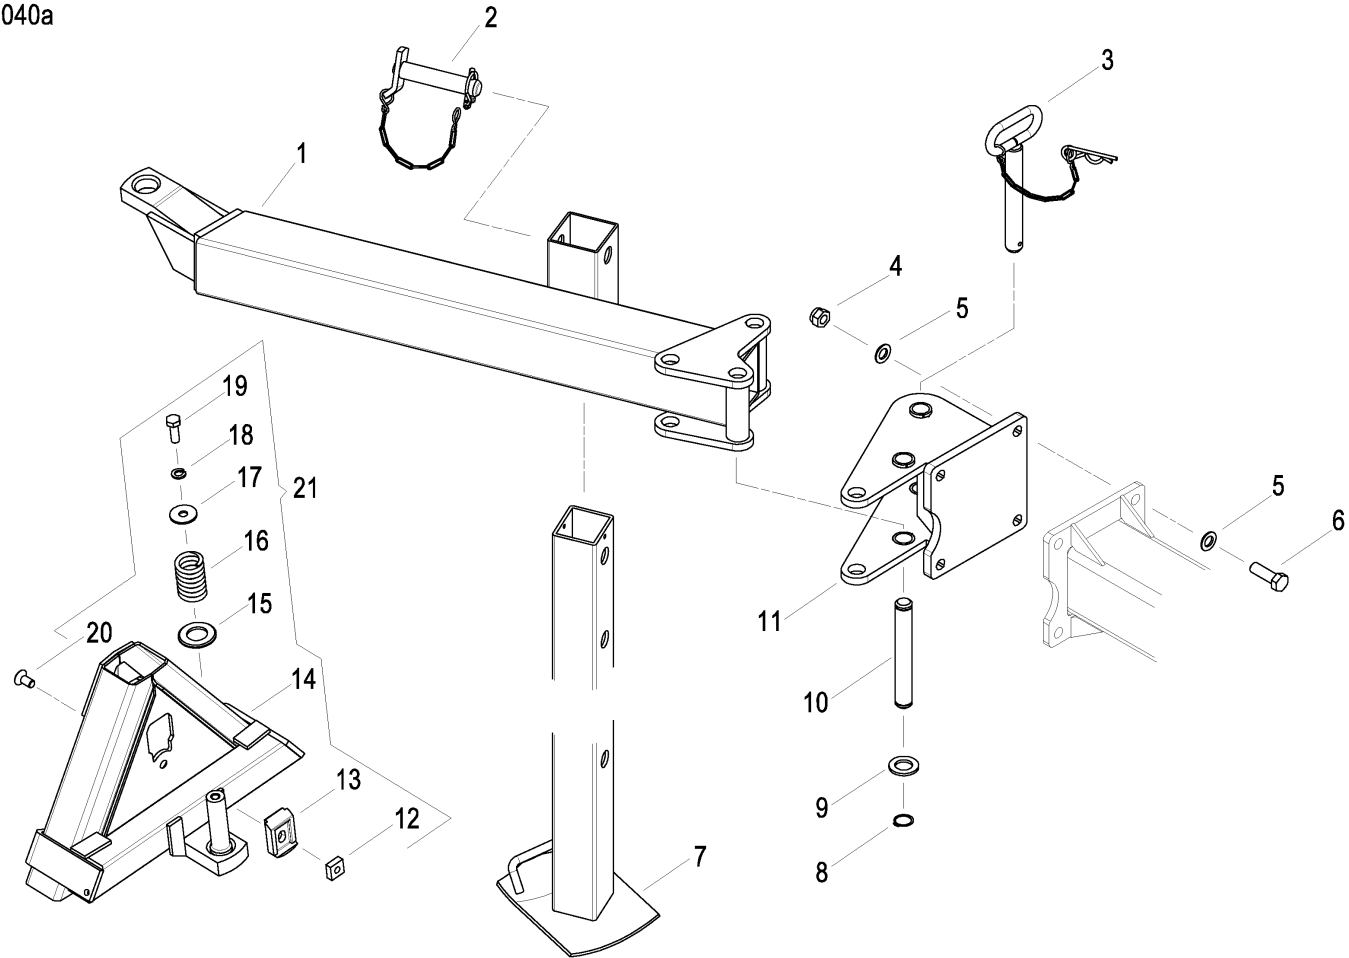

OPTIMA / Lengthwise transport kit

PosNo. Part No. Qty.

1	AC824117	
2	AC824021	
3	AC824022	
4	KG01067961	
5	KG01267761	
6	KG00480461	
7	AC824114	
8	KG01108362	
9	AC646342	
10	AC824250	
11	AC824116	
12	AC327122	
13	AC327055	
14	AC496084	
15	KG01268361	
16	AC496781	
17	AC646442	
18	AC647072	
19	KG00476661	
20	KG00864061	
21	AC496085	

80040a

80040a