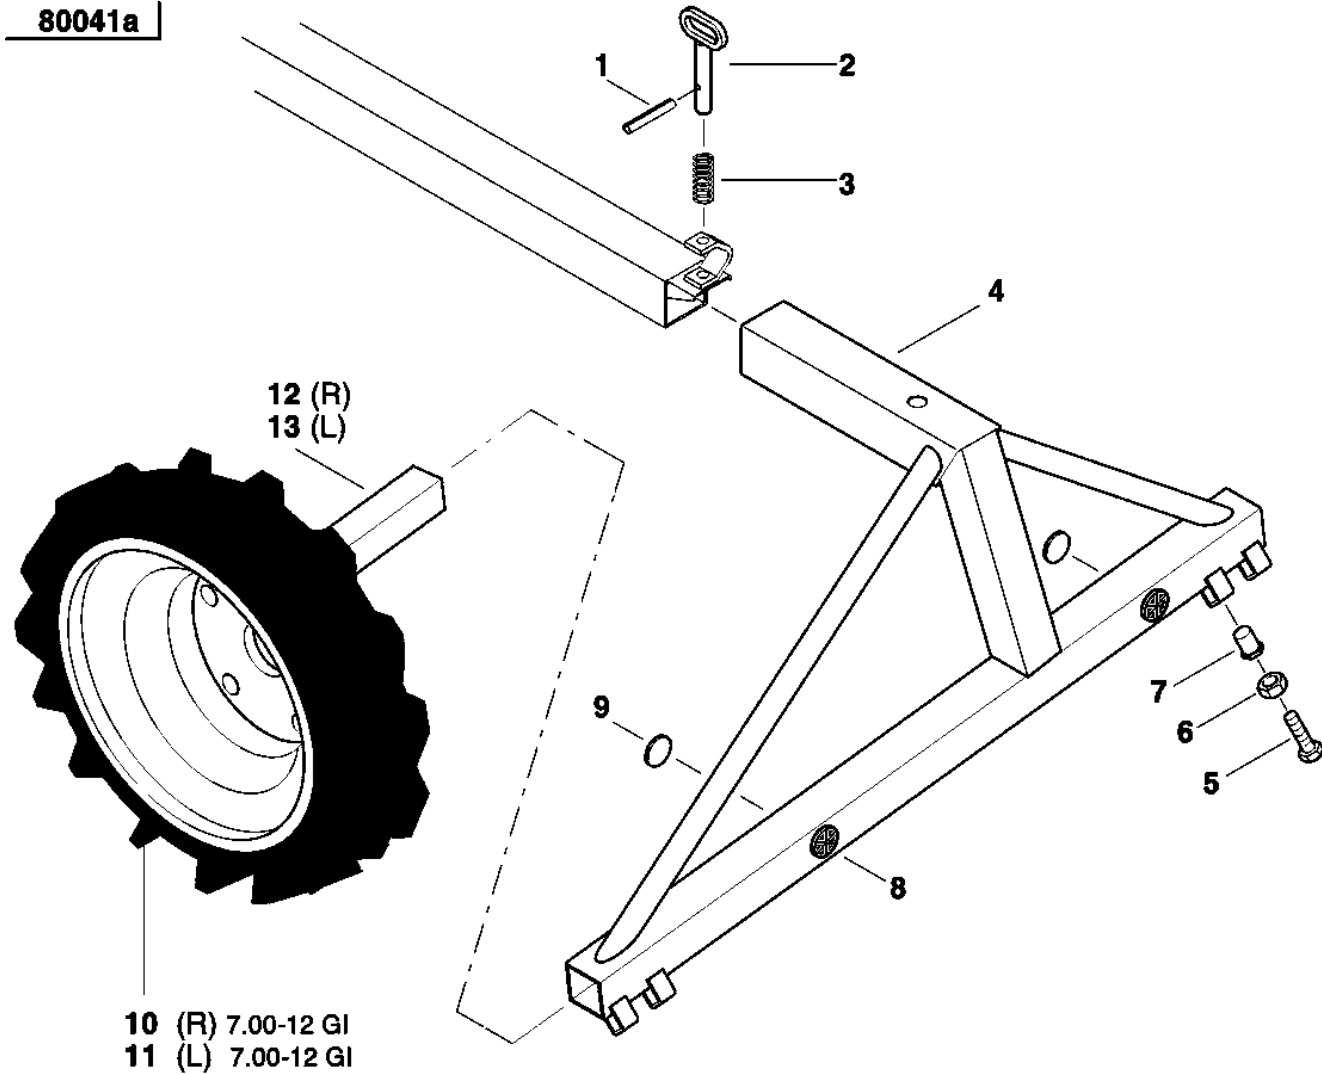

OPTIMA / Lengthwise transport kit

PosNo.	Part No.	Qty.
1	AC652532	
2	AC496083	
3	AC496782	
4	AC824146	
5	KG00478761	
6	KG01052261	
7	AC496430	
8	AC496797	
9	AC496799	
10	AC820029	
11	AC820028	
12	AC820080	
13	AC820077	

80041a

80041a