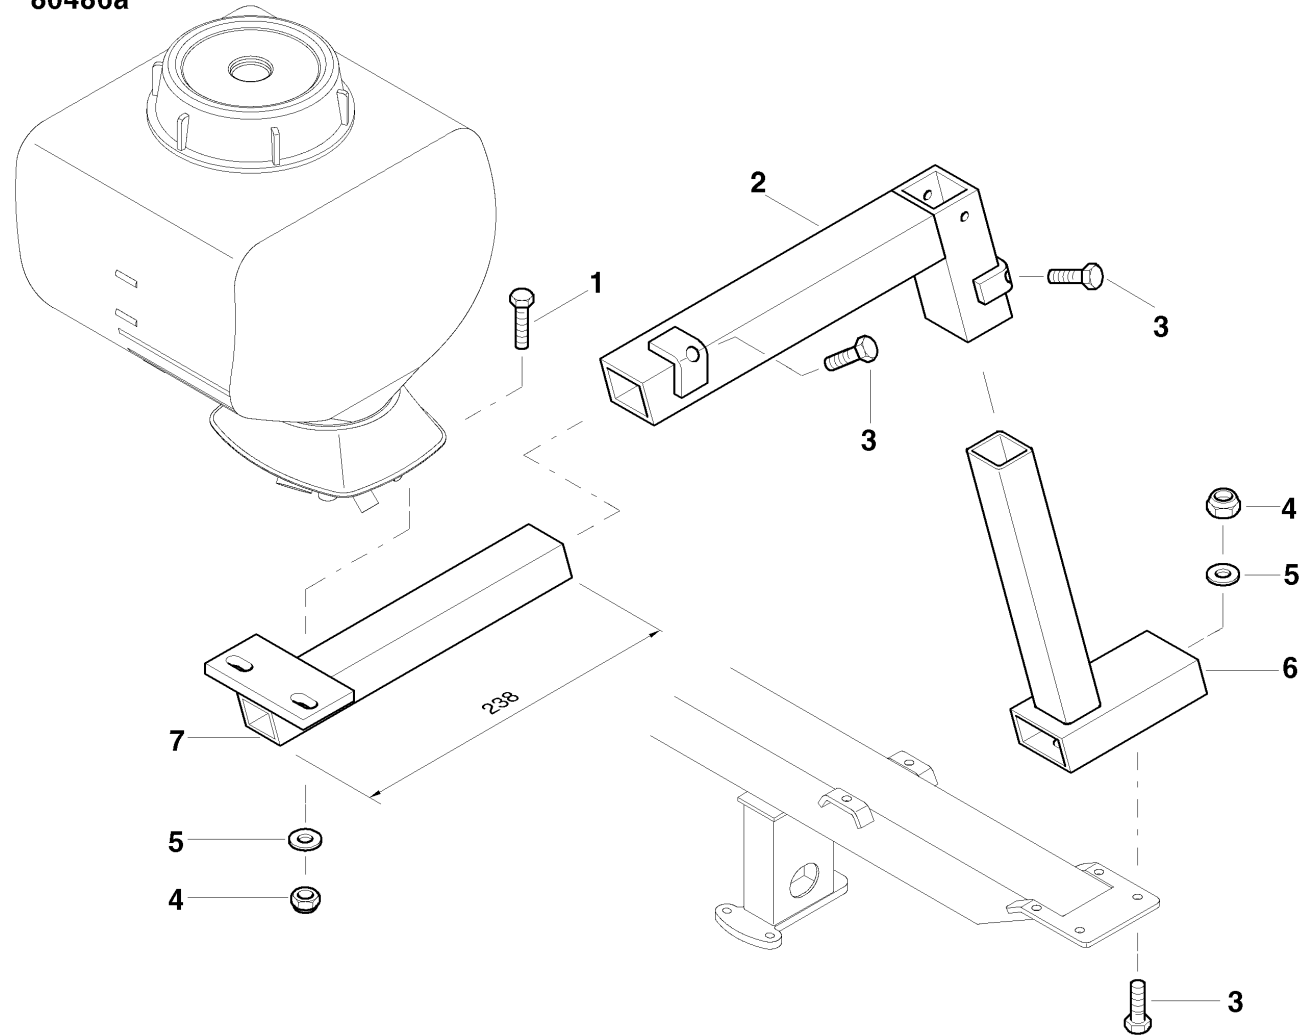

80644b

80644b

OPTIMA / Bracket granular applicator

PosNo.	Part No.	Qty.
1	KG00476700	1
2	AC823138	1
3	KG00476561	2
4	KG01067761	2
5	AC646762	2
6	AC823137	1
7	AC823140	1

80486a

80486a

OPTIMA / Lighting equipment