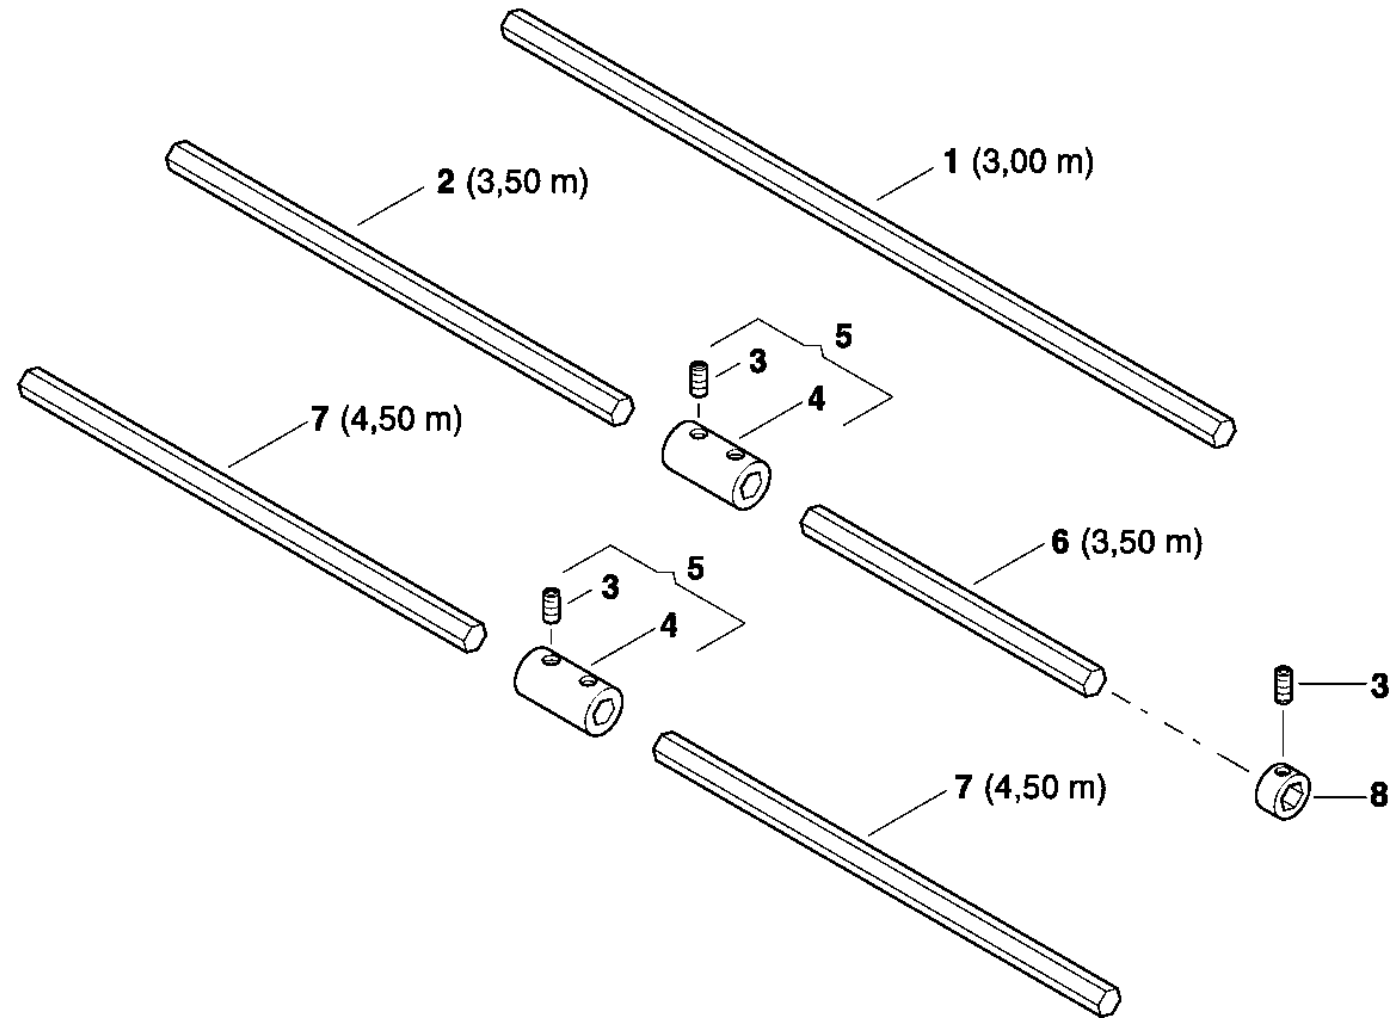

OPTIMA / Hexagonal shaft

PosNo. Part No. Qty.

1	AC820201	
2	AC834899	
3	KG00935462	
4	AC834364	
5	AC834141	
6	AC834910	
7	AC820204	
8	AC834366	

80446a

80446a