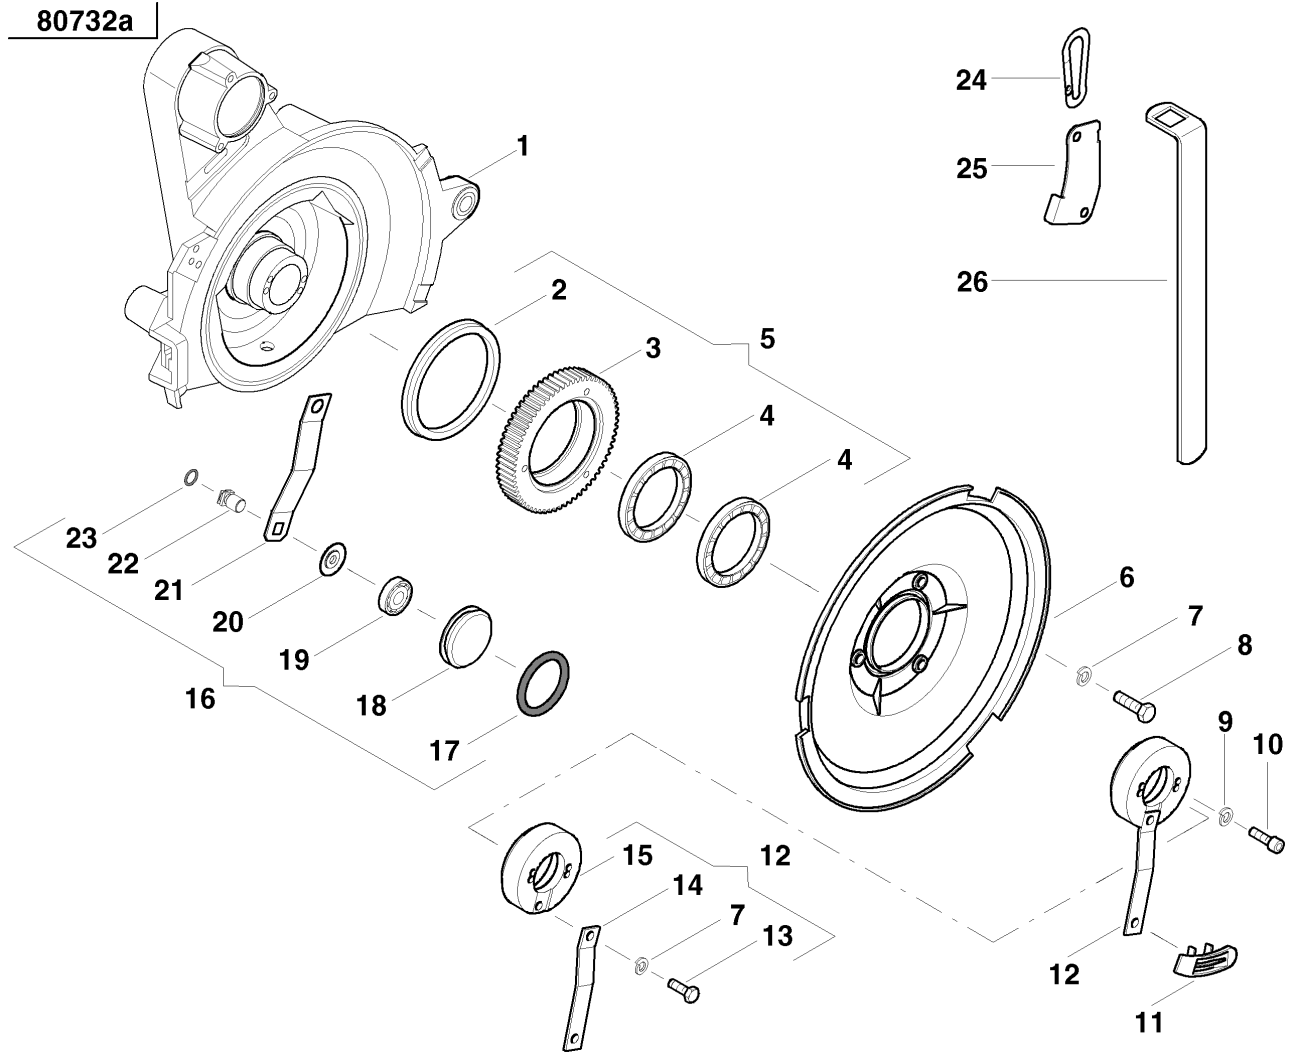

OPTIMA / Seeding heart

PosNo.	Part No.	Qty.
1	AC829500	1
2	AC682985	1
3	AC829849	1
4	KG01424000	2
5	AC829062	1
6	AC819821	1
7	AC647012	3
8	KG00468761	3
9	AC647152	2
10	KG00542161	2
11	AC819745	1
12	AC819253	1
13	KG00468561	1
14	AC819884	1
15	AC819241	1
16	AC819832	1
17	AC682144	1
18	AC819830	1
19	KG01349700	1
20	AC819829	1
21	AC819838	1
22	AC819831	1
23	AC682143	1
24	AC661262	1
25	AC829528	1
26	AC820611	1

80732a