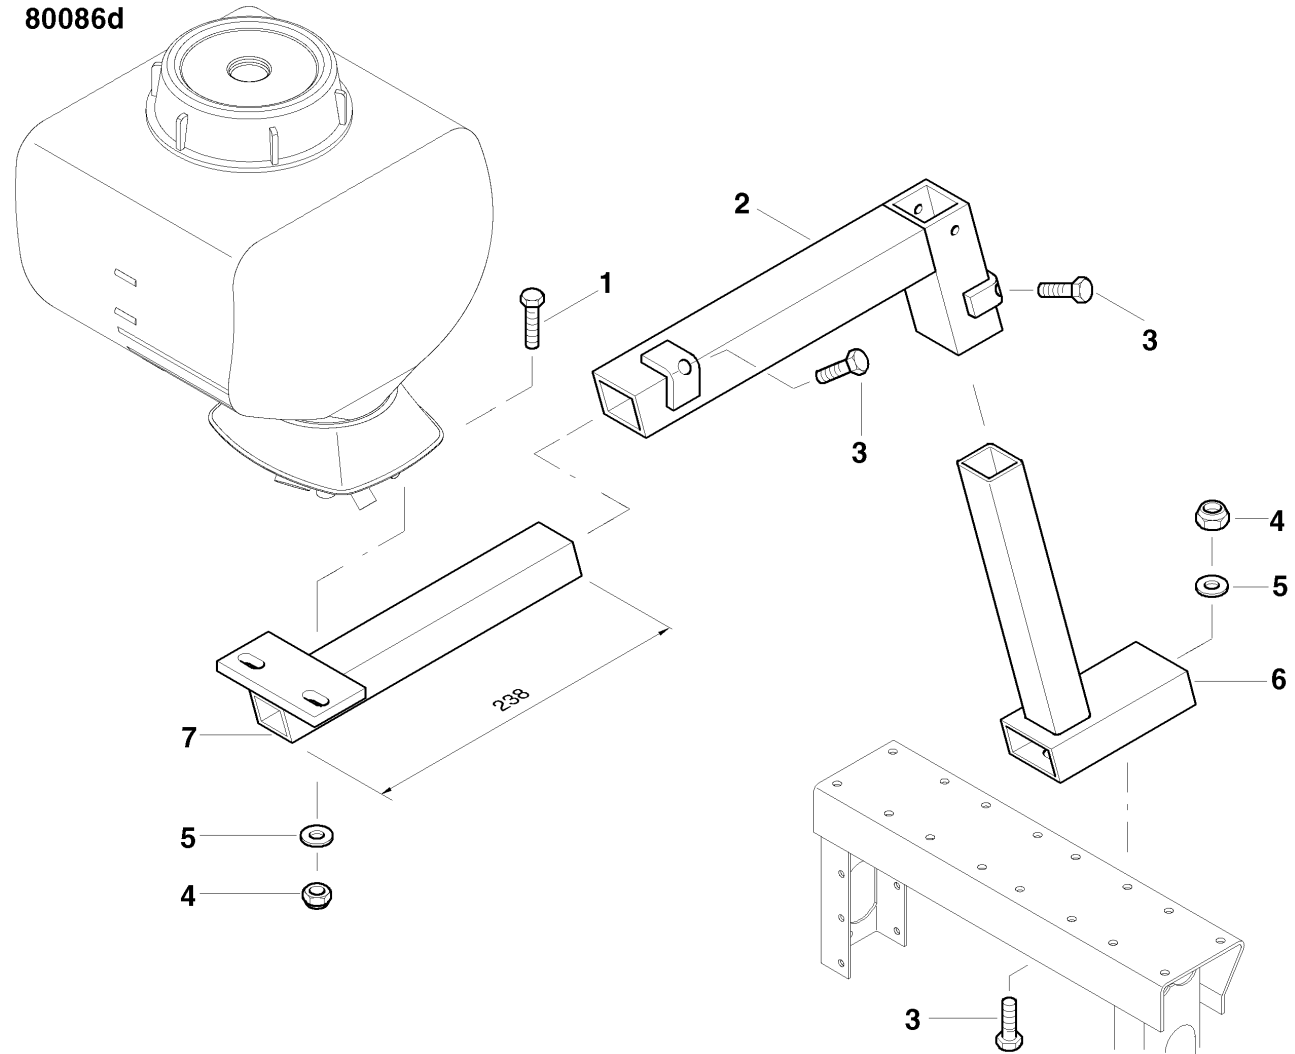

OPTIMA / Bracket granular applicator

PosNo.	Part No.	Qty.
1	KG00476761	1
2	AC823138	1
3	KG00476561	2
4	KG01067761	2
5	AC646762	2
6	AC823137	1
7	AC823140	1

80086d

80086d