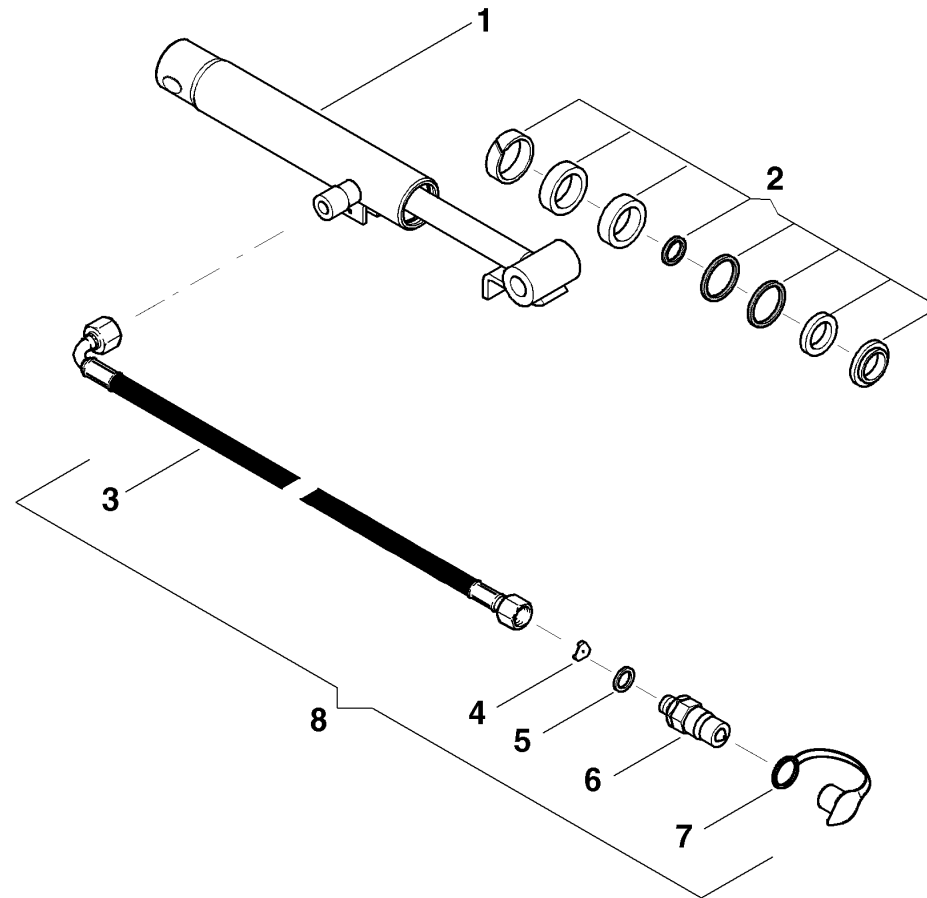

40464b

Pos. 1 14 = Pos. 15

40464b

OPTIMA / Disc marker with hydr. changer

PosNo.	Part No.	Qty.
1	AC495673	1
2	AC820927	1
3	AC499720	1
4	AC495380	1
5	AC646991	1
6	AC688581	1
7	AC688791	1
8	AC499719	1

80051b