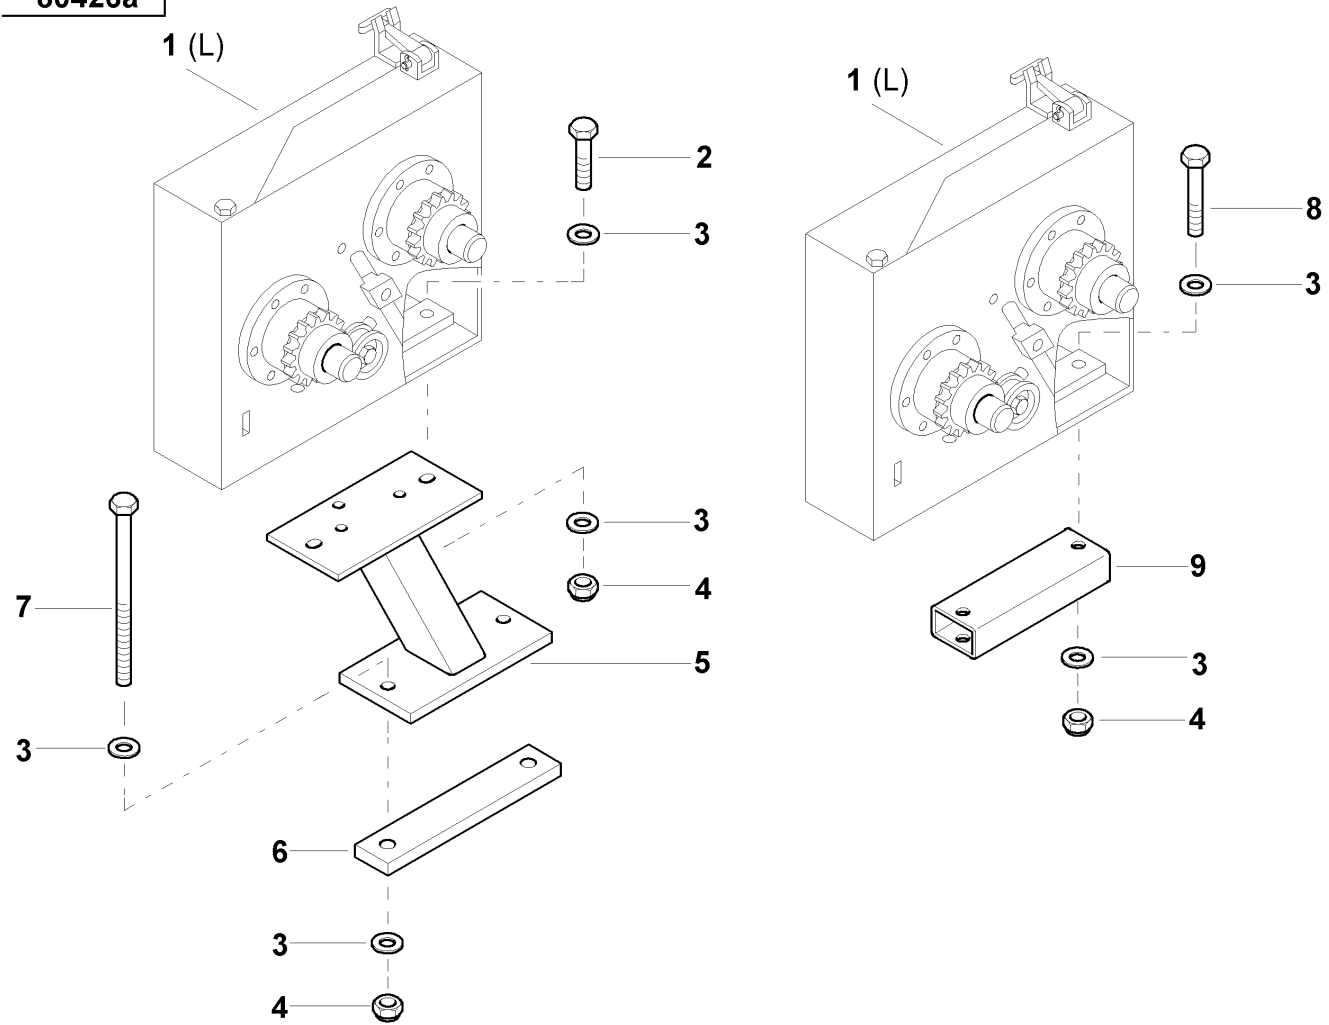

80641

OPTIMA / Bracket, guard

PosNo. Part No. Qty.

1	AC820034	
2	KG00474561	
3	KG01267461	
4	KG01067661	
5	AC821116	
6	AC820640	
7	AC630874	
8	KG00355661	
9	AC828313	

80426a

80426a

OPTIMA / Hexagonal shaft

PosNo. Part No. Qty.