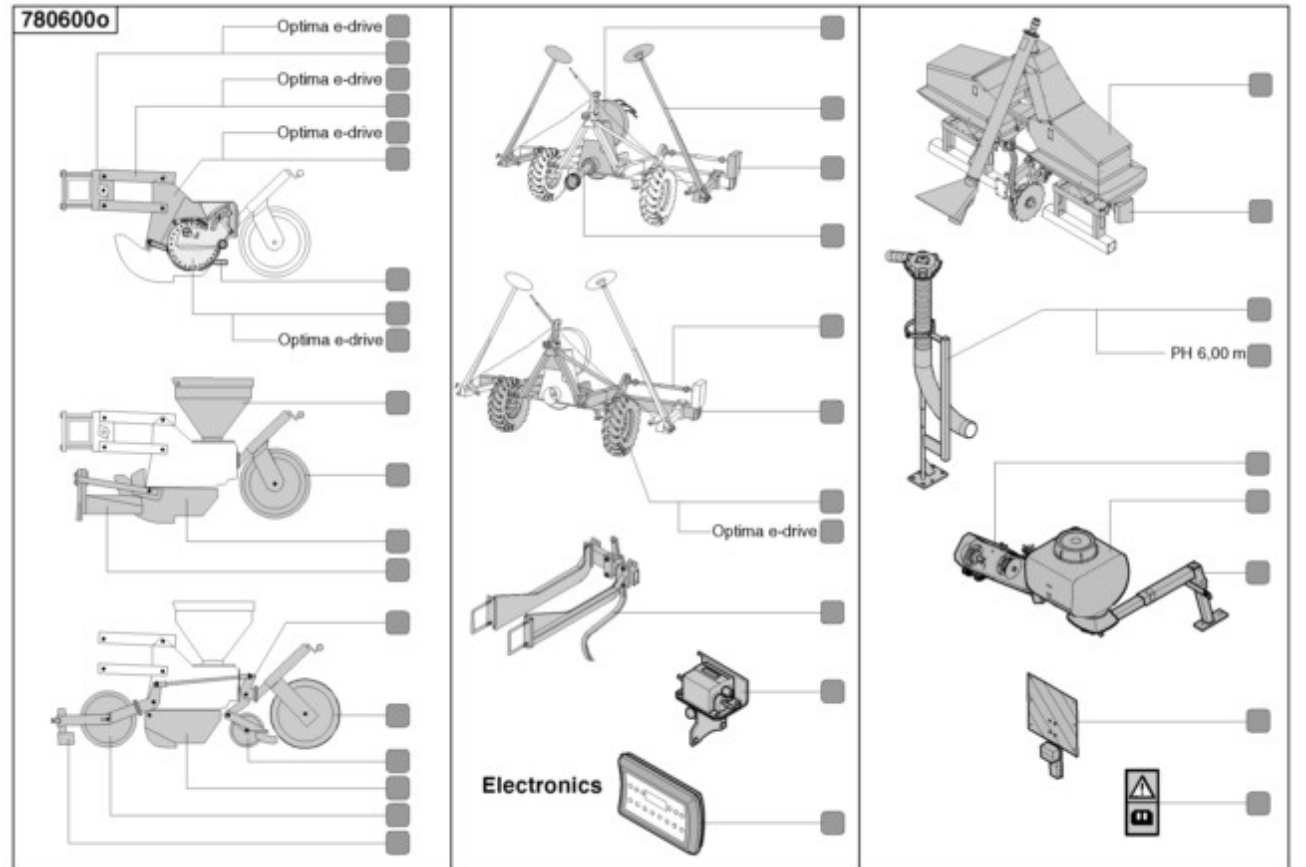

OPTIMA

Spare Parts Manual

Article number: AC758680
Language: EN
Production year (from): 2011
Prod. Series nr (from):
ACPNPXX9322 < Mach. ID <=

OPTIMA / Table of Contents

PosNo.	Assembly group	Page
30/200	BRACKET	1
30/300	BRACKET	2
30/10	PARALLELOGRAM	3
30/10	PARALLELOGRAM	4
30/100	PARALLELOGRAM	5
30/100	PARALLELOGRAM	4
31/10	FIXING BRACKET	6
31/10	FIXING BRACKET	7
31/10	FIXING BRACKET	8
31/100	FIXING BRACKET	9
31/100	FIXING BRACKET	10
39/10	HARROW TINE	11
32/150	SEEDING HEART	12
32/150	SEEDING HEART	13
32/150	SEEDING HEART	14
32/150	SEEDING HEART	15
32/150	SEEDING HEART	16
32/10	SEEDING HEART	12
32/10	SEEDING HEART	13
32/10	SEEDING HEART	17
32/10	SEEDING HEART	18
32/10	SEEDING HEART	19
32/10	SEEDING HEART	15
32/10	SEEDING HEART	16
33/10	HOPPER	20
33/10	HOPPER	21
36/10	PRESS WHEEL	22
36/10	PRESS WHEEL	23
36/10	PRESS WHEEL	24
36/10	PRESS WHEEL	25
36/10	PRESS WHEEL	26
36/10	PRESS WHEEL	27
36/10	PRESS WHEEL	28
37/10	COULTER PRESION DRILL	29
37/10	COULTER PRESION DRILL	30
37/10	COULTER PRESION DRILL	31
38/10	CLEARING TOOL	32
40/10	CARRIAGE FRAME	33
35/10	INTERMEDIATE PRESS WHEEL	34
34/10	FRONT PRESS WHEEL	35