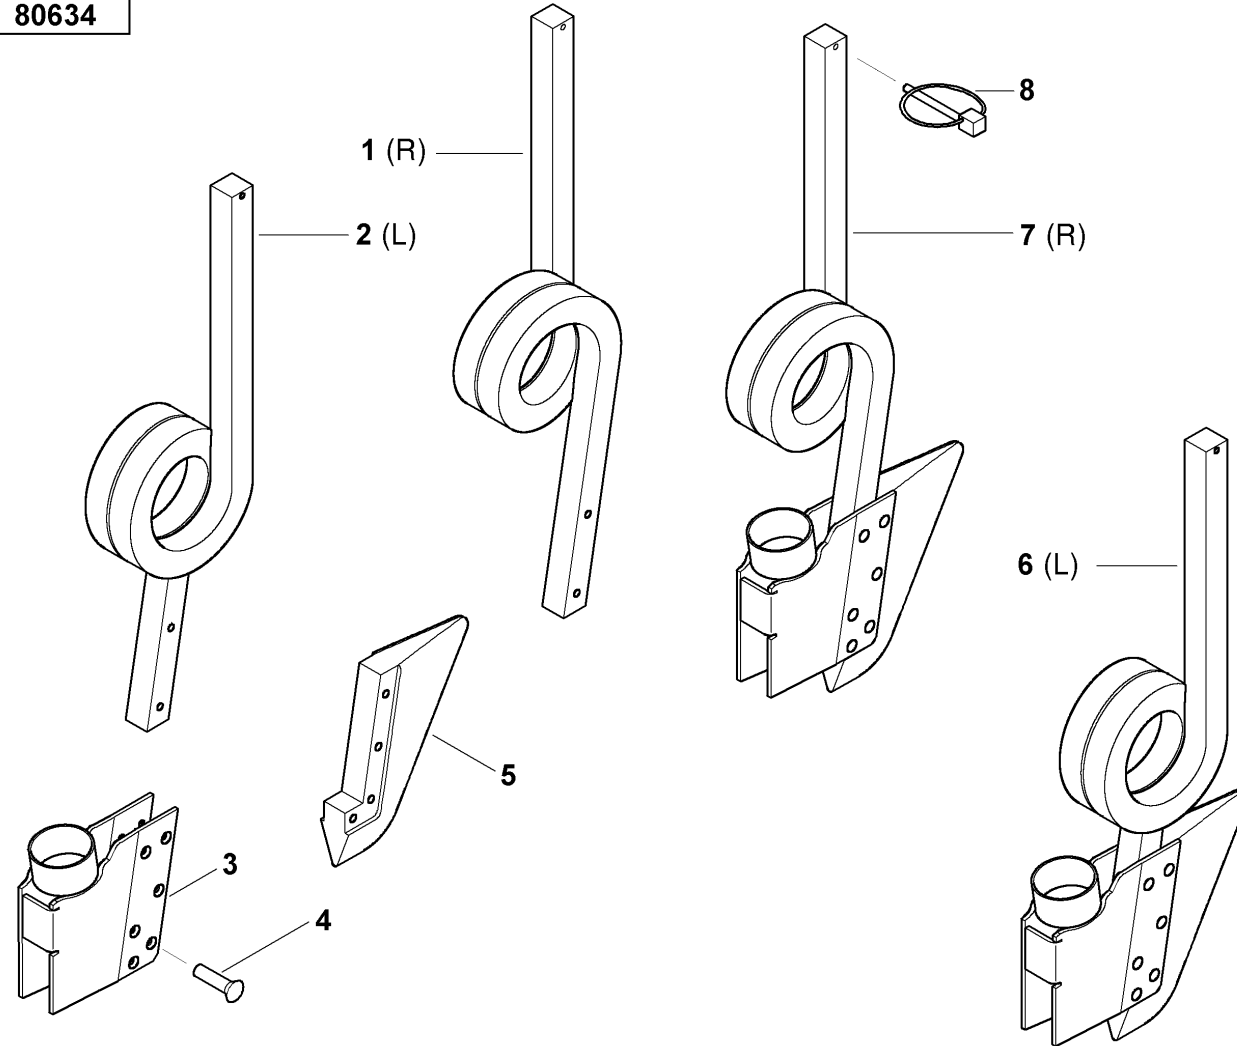

OPTIMA / Coulter fertiliser precision drill

PosNo.	Part No.	Qty.
1	AC821801	
2	AC821800	
3	AC821246	
4	AC657571	
5	AC821821	
6	AC821132	
7	AC821131	
8	AC656462	

80634

80634