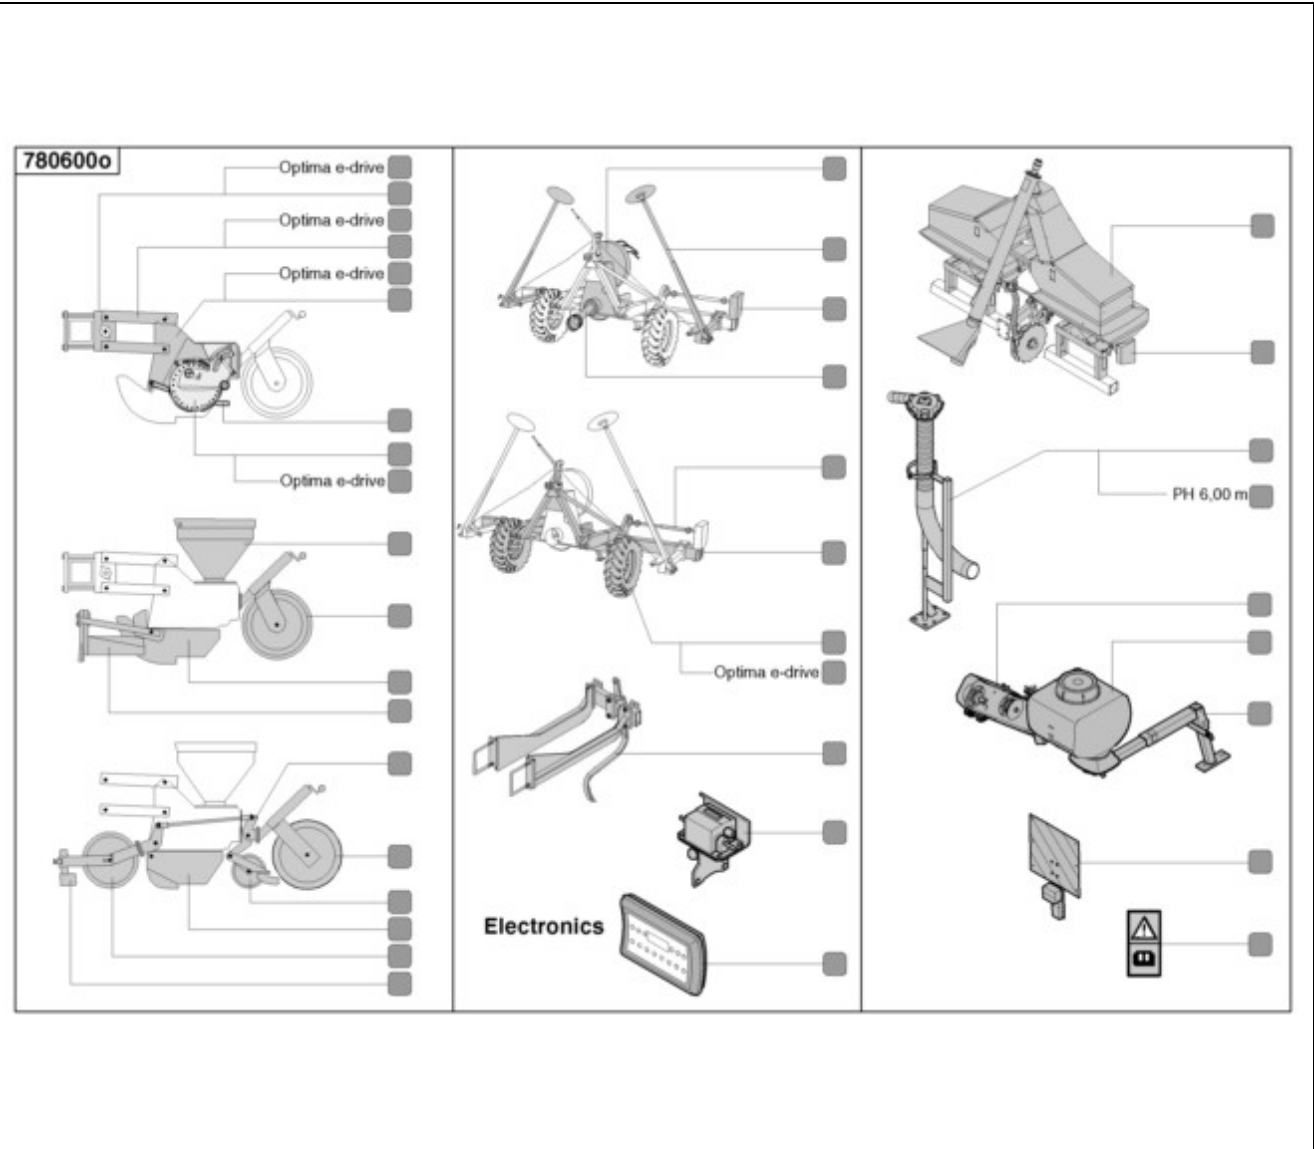

OPTIMA / Table of Contents

PosNo.	Assembly group	Page
15/30	AXLE AND WHEELS	155
1/60	TRACK ERADICATOR	161
1/60	TRACK ERADICATOR	162
15/120	HECTARMETER	163
85/10	VISUS	164
85/10	VISUS	165
85/10	VISUS	166
85/10	VISUS	167
85/10	VISUS	168
85/10	VISUS	169
60/160	ELEKTRONIC ISO MATCH / ELEKTRONIC FOCUS 2	170
60/160	ELEKTRONIC ISO MATCH / ELEKTRONIC FOCUS 2	171
60/160	ELEKTRONIC ISO MATCH / ELEKTRONIC FOCUS 2	172
60/160	ELEKTRONIC ISO MATCH / ELEKTRONIC FOCUS 2	173
60/160	ELEKTRONIC ISO MATCH / ELEKTRONIC FOCUS 2	174
60/160	ELEKTRONIC ISO MATCH / ELEKTRONIC FOCUS 2	175
60/160	ELEKTRONIC ISO MATCH / ELEKTRONIC FOCUS 2	176
60/160	ELEKTRONIC ISO MATCH / ELEKTRONIC FOCUS 2	177
60/160	ELEKTRONIC ISO MATCH / ELEKTRONIC FOCUS 2	178
60/160	ELEKTRONIC ISO MATCH / ELEKTRONIC FOCUS 2	179
60/160	ELEKTRONIC ISO MATCH / ELEKTRONIC FOCUS 2	180
60/160	ELEKTRONIC ISO MATCH / ELEKTRONIC FOCUS 2	181
60/160	ELEKTRONIC ISO MATCH / ELEKTRONIC FOCUS 2	182
60/160	ELEKTRONIC ISO MATCH / ELEKTRONIC FOCUS 2	183
60/160	ELEKTRONIC ISO MATCH / ELEKTRONIC FOCUS 2	184