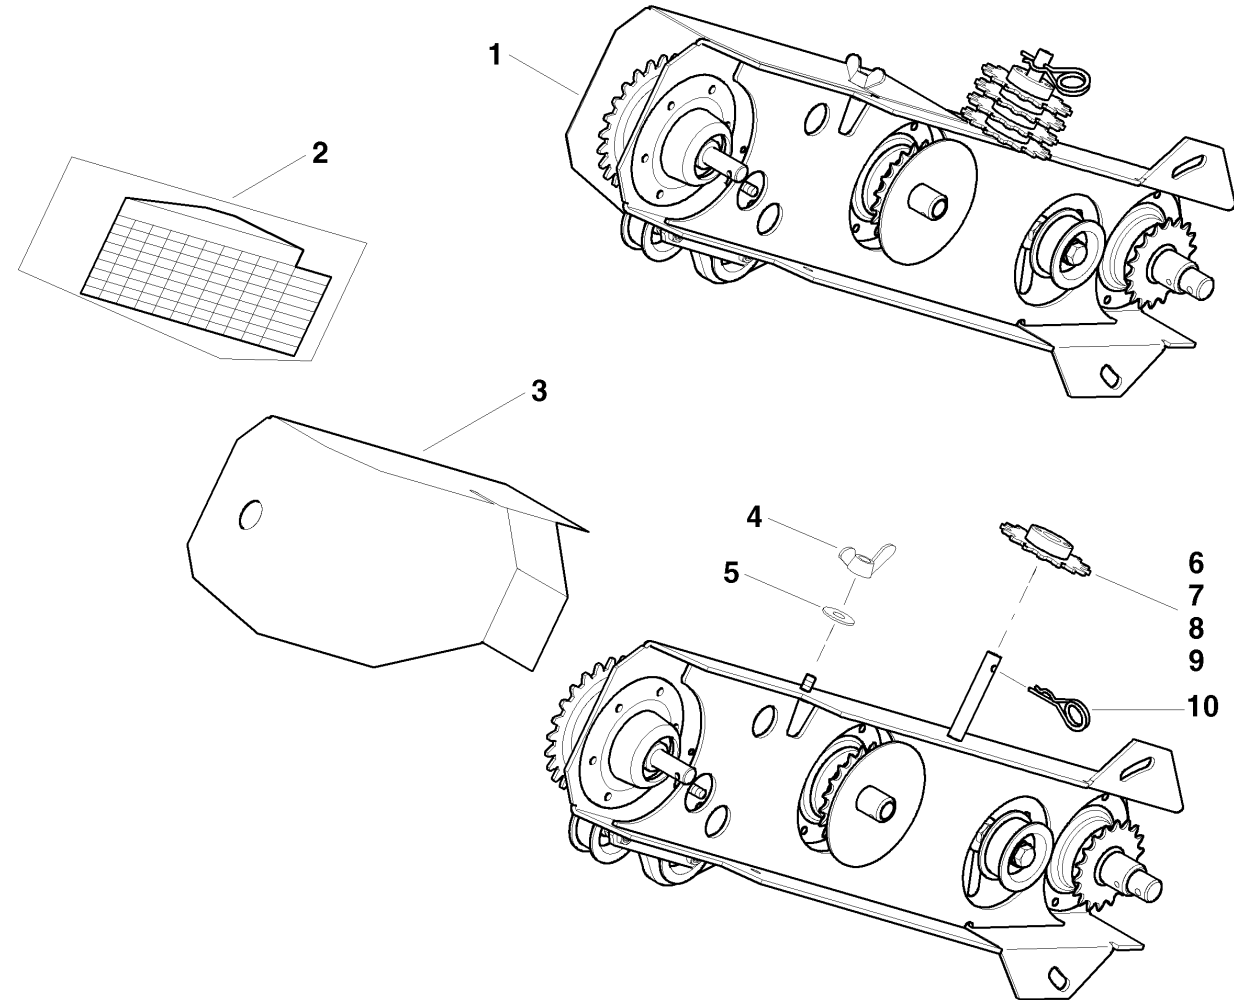

OPTIMA / Granular applicator drive

PosNo.	Part No.	Qty.
1	AC823021	1
2	AC823901	1
3	AC823370	1
4	KG01094861	1
5	AC646492	1
6	AC823123	1
7	AC823124	1
8	AC823125	1
9	AC823136	1
10	AC656422	1

80083d

80083d