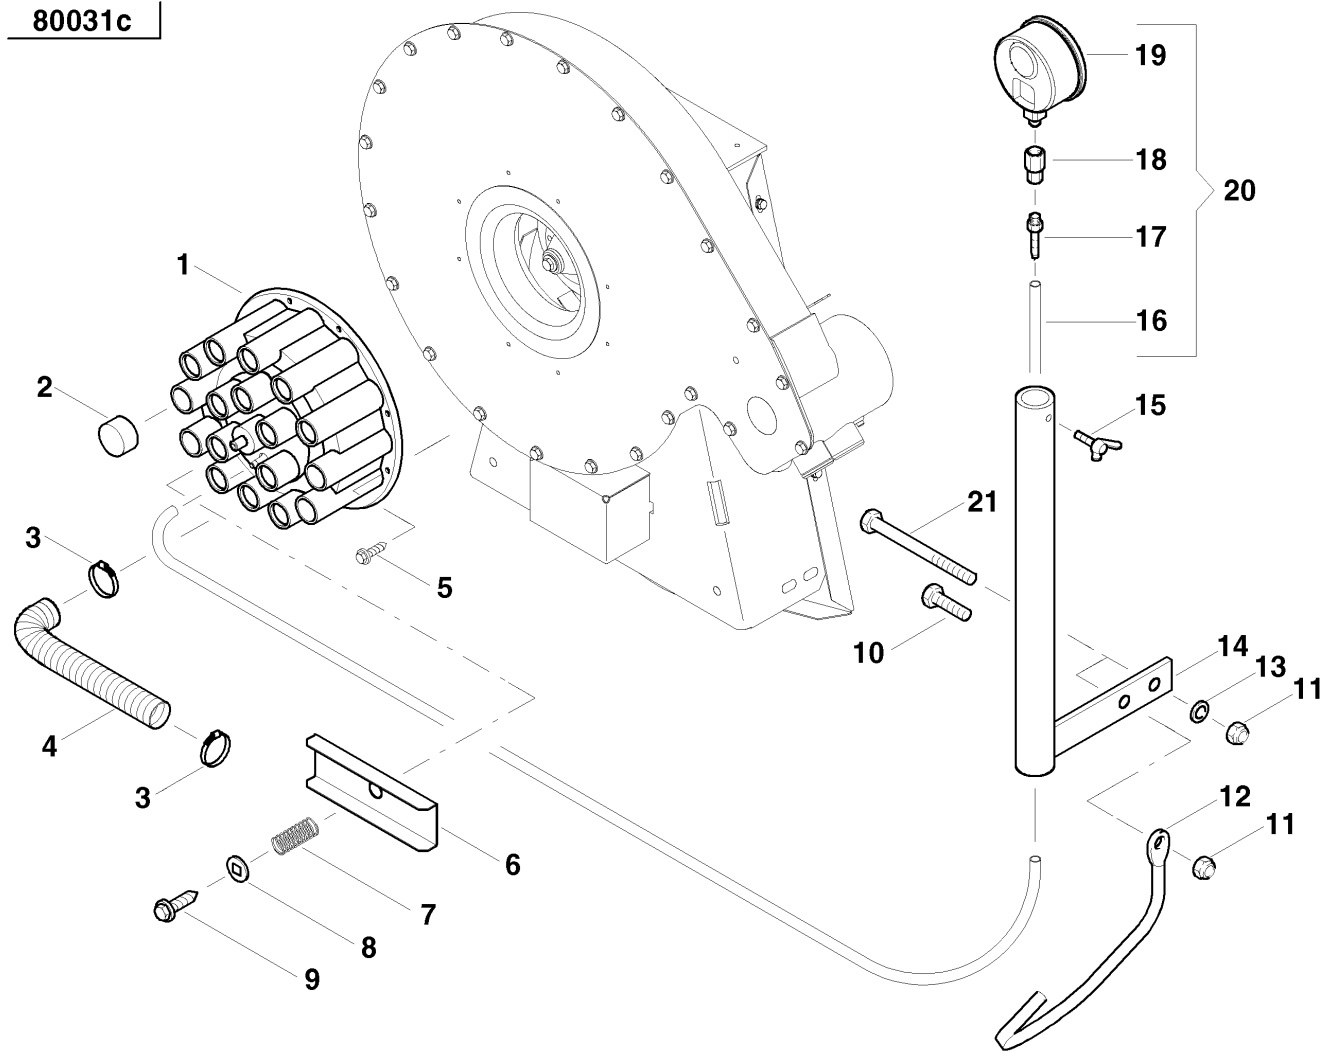

OPTIMA / Sucking distributor

PosNo.	Part No.	Qty.
1	AC820905	1
2	AC688143	1
3	AC687381	2
4	AC608103	1
5	AC633353	8
6	AC827687	1
7	AC489142	1
8	AC646095	1
9	AC636472	1
10	KG00474361	2
11	KG01067661	2
12	KG01267461	1
13	AC826275	1
14	AC820135	1
15	AC638345	1
16	AC820920	1
17	AC688142	1
18	AC688132	1
19	AC688102	1
20	AC820074	1
21	KG00356561	2

80031c