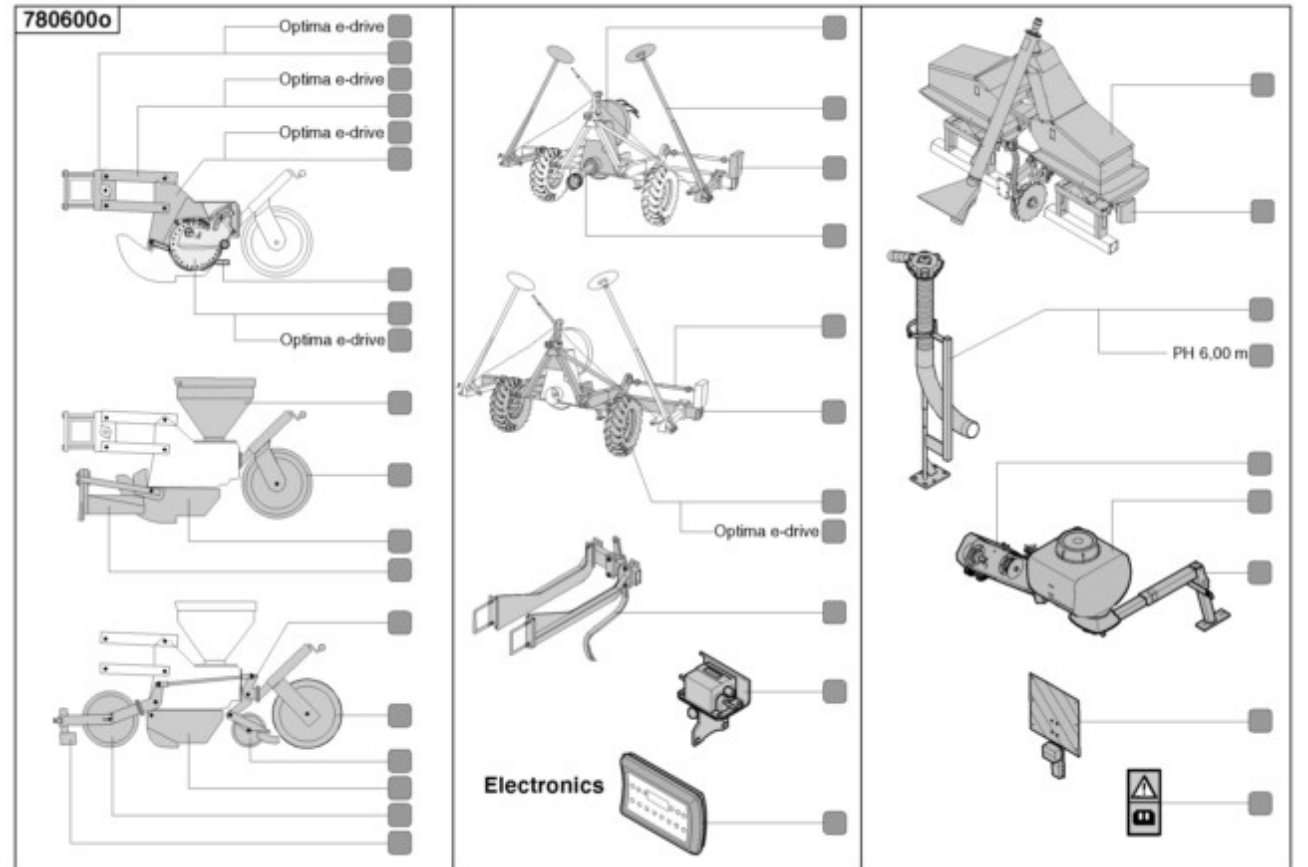

OPTIMA / Table of Contents

PosNo.	Assembly group	Page
34/10	FRONT PRESS WHEEL	36
38/100	CLEARING TOOL	37
13/100	FAN	38
13/100	FAN	39
13/100	FAN	40
13/100	FAN	41
13/100	FAN	42
13/100	FAN	43
14/10	HYDR. FAN DRIVE	44
14/10	HYDR. FAN DRIVE	45
14/10	HYDR. FAN DRIVE	46
14/10	HYDR. FAN DRIVE	47
13/350	SUCKING DISTRIBUTOR	48
87/10	ADDITIONAL AIR INJECTION	49
87/10	ADDITIONAL AIR INJECTION	50
86/10	CLEAN AIR	51
86/10	CLEAN AIR	52
12/10	PTO - SHAFT	53
25/10	MARKER DISC	54
25/10	MARKER DISC	55
25/10	MARKER DISC	56
26/10	DISC TRACK MARKER MANUAL	57
26/10	DISC TRACK MARKER MANUAL	58
26/100	DISC MARKER WITH HYDR. CHANGER	57
26/100	DISC MARKER WITH HYDR. CHANGER	59
26/100	DISC MARKER WITH HYDR. CHANGER	60
26/100	DISC MARKER WITH HYDR. CHANGER	61
28/100	DISC MARKER SINGLE HYDR.FOLDABLE	62
28/100	DISC MARKER SINGLE HYDR.FOLDABLE	63
28/100	DISC MARKER SINGLE HYDR.FOLDABLE	64
28/200	DISC MARKER SINGLE HYDR.FOLDABLE	65
28/200	DISC MARKER SINGLE HYDR.FOLDABLE	66
28/200	DISC MARKER SINGLE HYDR.FOLDABLE	67
29/10	DISC MARKER DOUBLE HYDR.	68