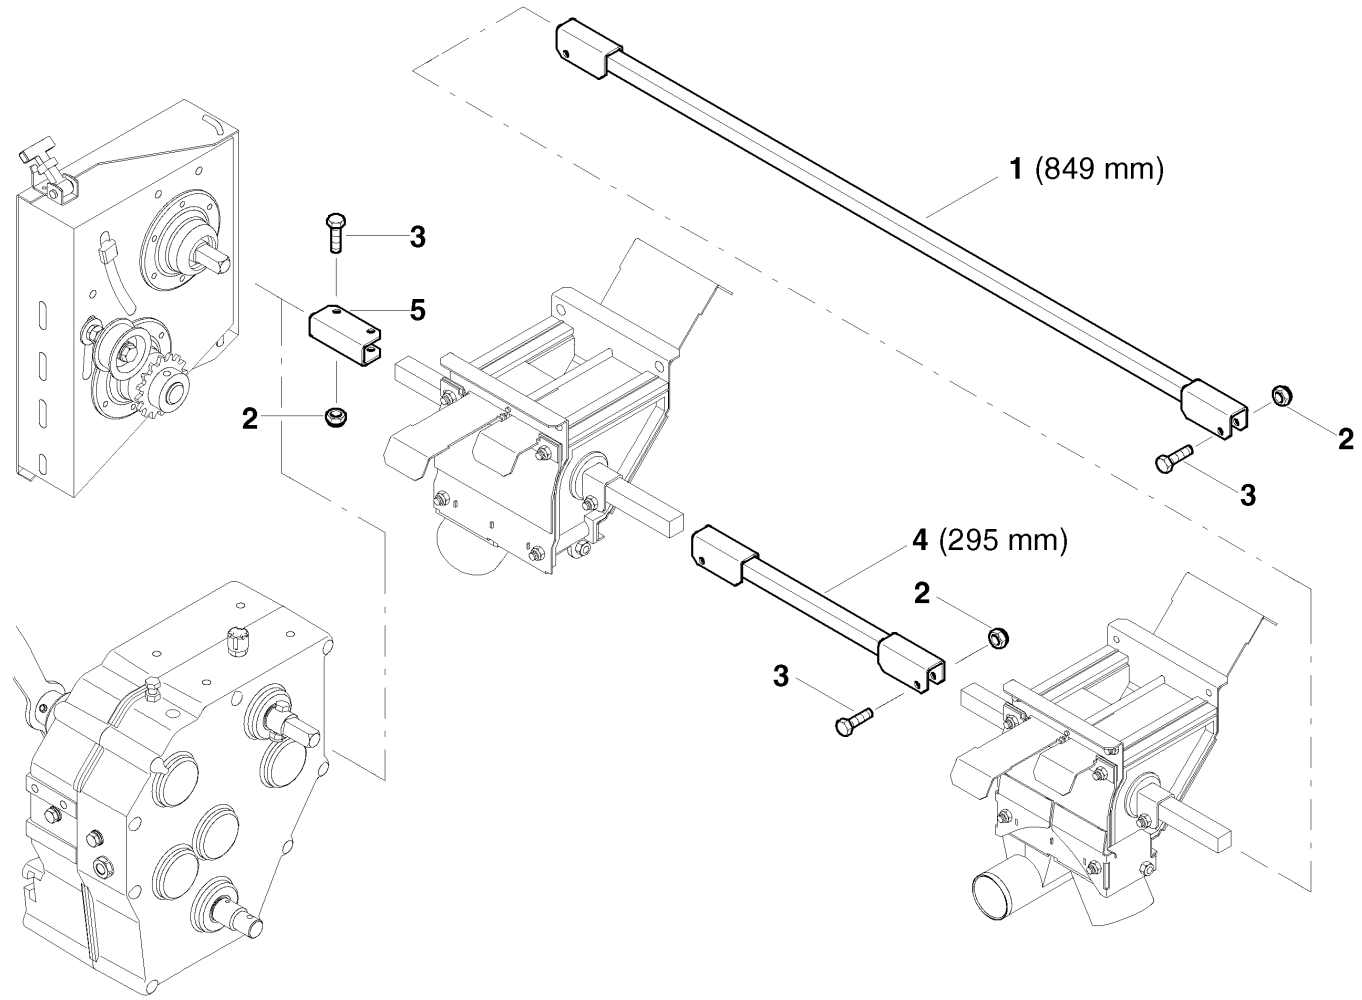

OPTIMA / Metering device fertilizer

PosNo.	Part No.	Qty.
1	AC821352	1
2	KG01071000	8
3	KG00495400	8
4	AC821250	2
5	AC821463	1

80820c

80820c

OPTIMA / Coulter fertiliser precision drill

PosNo.	Part No.	Qty.
1	AC821801	
2	AC821800	
3	AC821246	
4	AC657571	
5	AC821821	
6	AC821132	
7	AC821131	
8	AC656462	