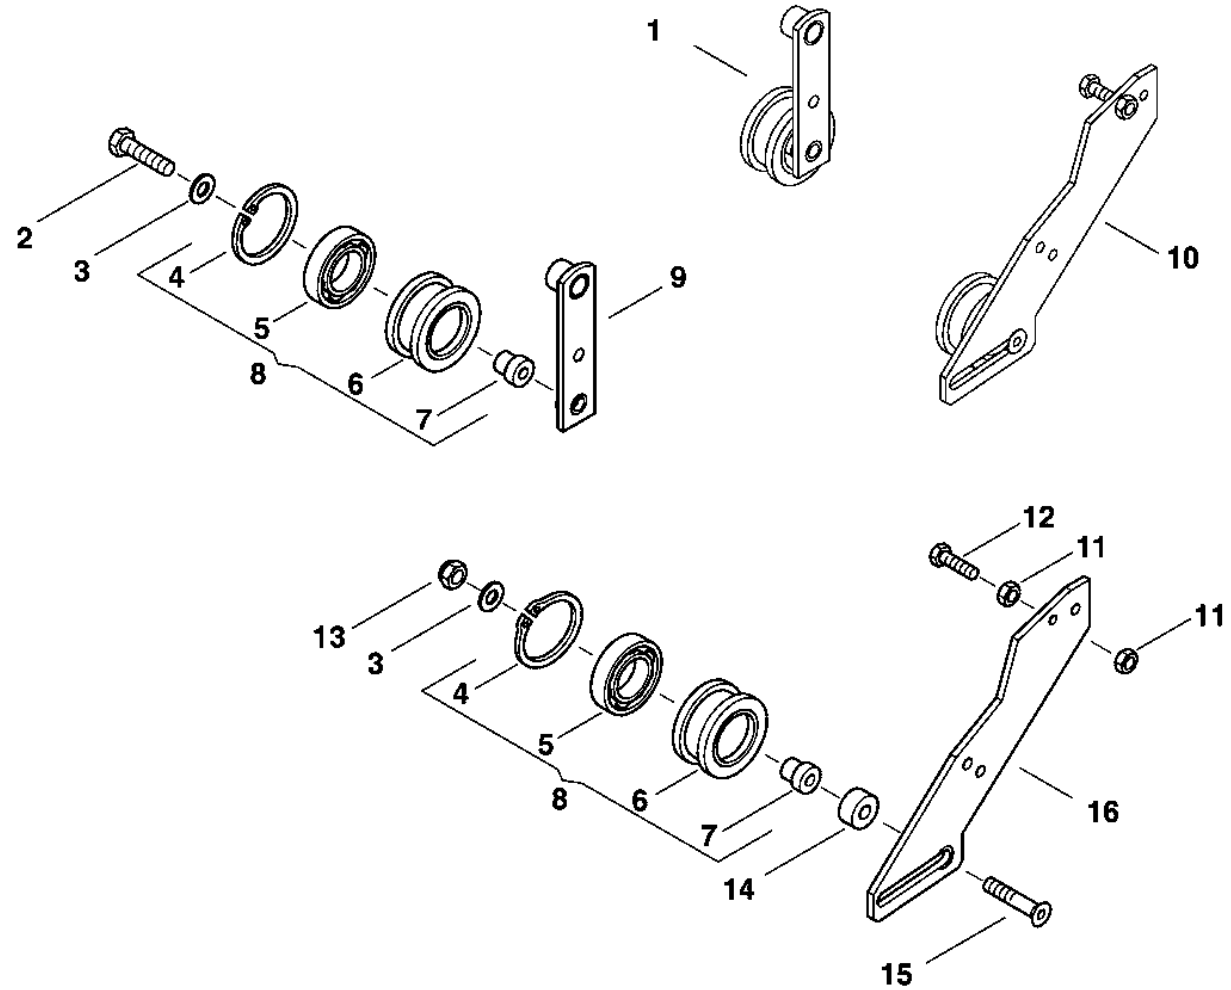

OPTIMA / Lever change gearbox

PosNo. Part No. Qty.

1	AC820768	
2	KG00474461	
3	KG01267461	
4	KG01128262	
5	KG01396400	
6	AC820832	
7	AC820247	
8	AC820083	
9	AC820744	
10	AC820769	
11	KG01051761	
12	KG00469361	
13	KG01067661	
14	AC820251	
15	KG00863461	
16	AC820442	

80193a

80193a