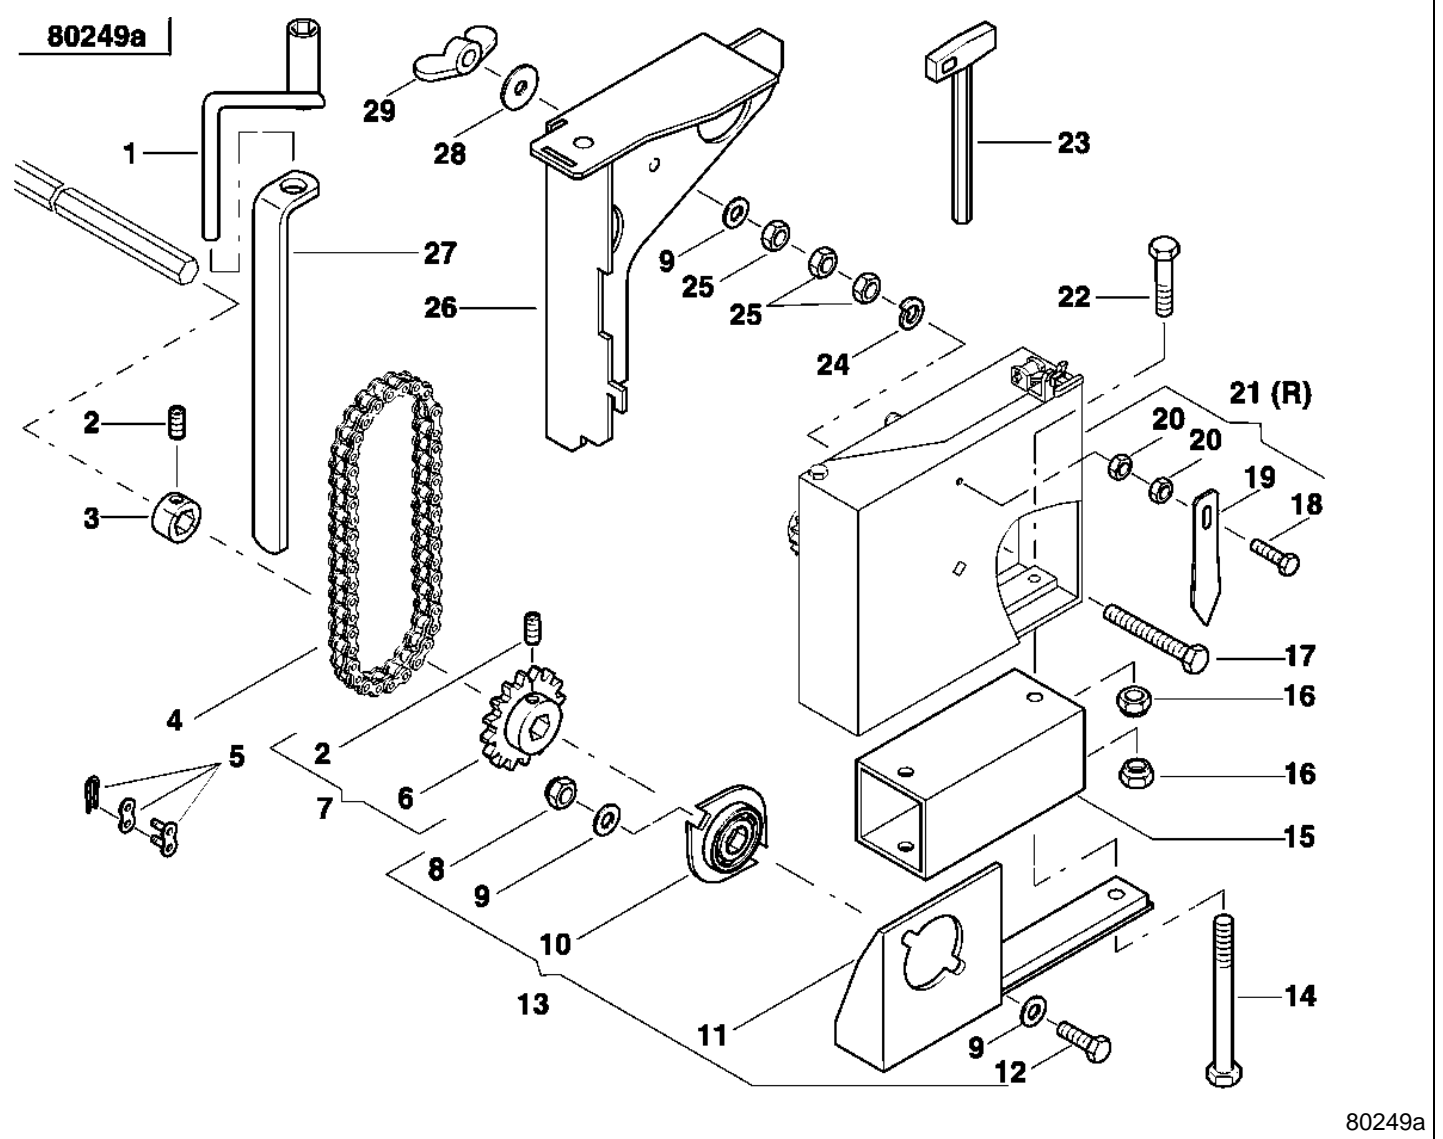

OPTIMA / Bracket, guard

PosNo. Part No. Qty.

1	AC817066	
2	KG00935462	
3	AC834366	
4	AC691803	
5	AC691411	
6	AC834949	
7	AC834145	
8	KG01067561	
9	KG01267361	
10	AC676062	
11	AC824151	
12	KG00471961	
13	AC819951	
14	AC630874	
15	AC824320	
16	KG01067661	
17	KG00473261	
18	KG00469161	
19	AC820441	
20	KG01051761	
21	AC824043	
22	KG00474361	
23	AC608602	
24	AC647032	
25	KG01051961	
26	AC824193	
27	AC820611	
28	AC646492	
29	KG01094861