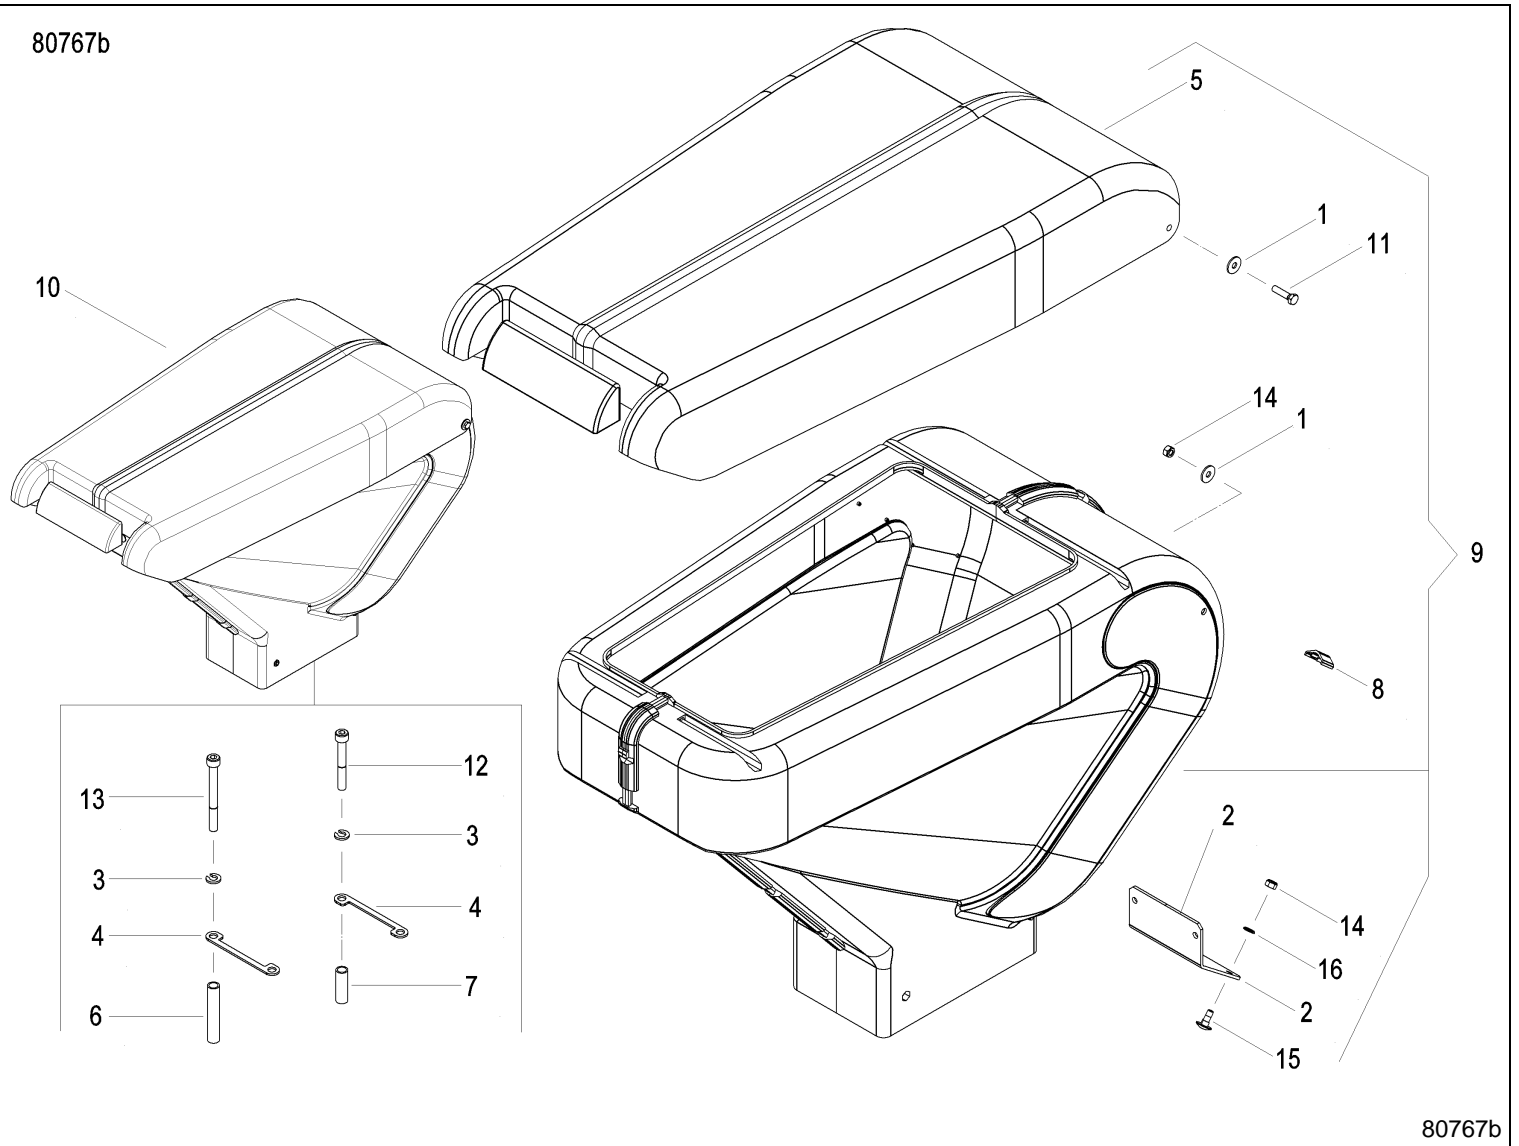

OPTIMA / Hopper

PosNo.	Part No.	Qty.
1	AC646472	4
2	AC819501	1
3	KG01281661	4
4	AC819502	2
5	AC819723	1
6	AC819724	2
7	AC819725	2
8	AC819726	11
9	AC819739	1
10	AC819848	1
11	KG00469161	1
12	KG00545861	2
13	KG00546061	2
14	KG01067361	6
15	KG00637061	4
16	KG01267261	4