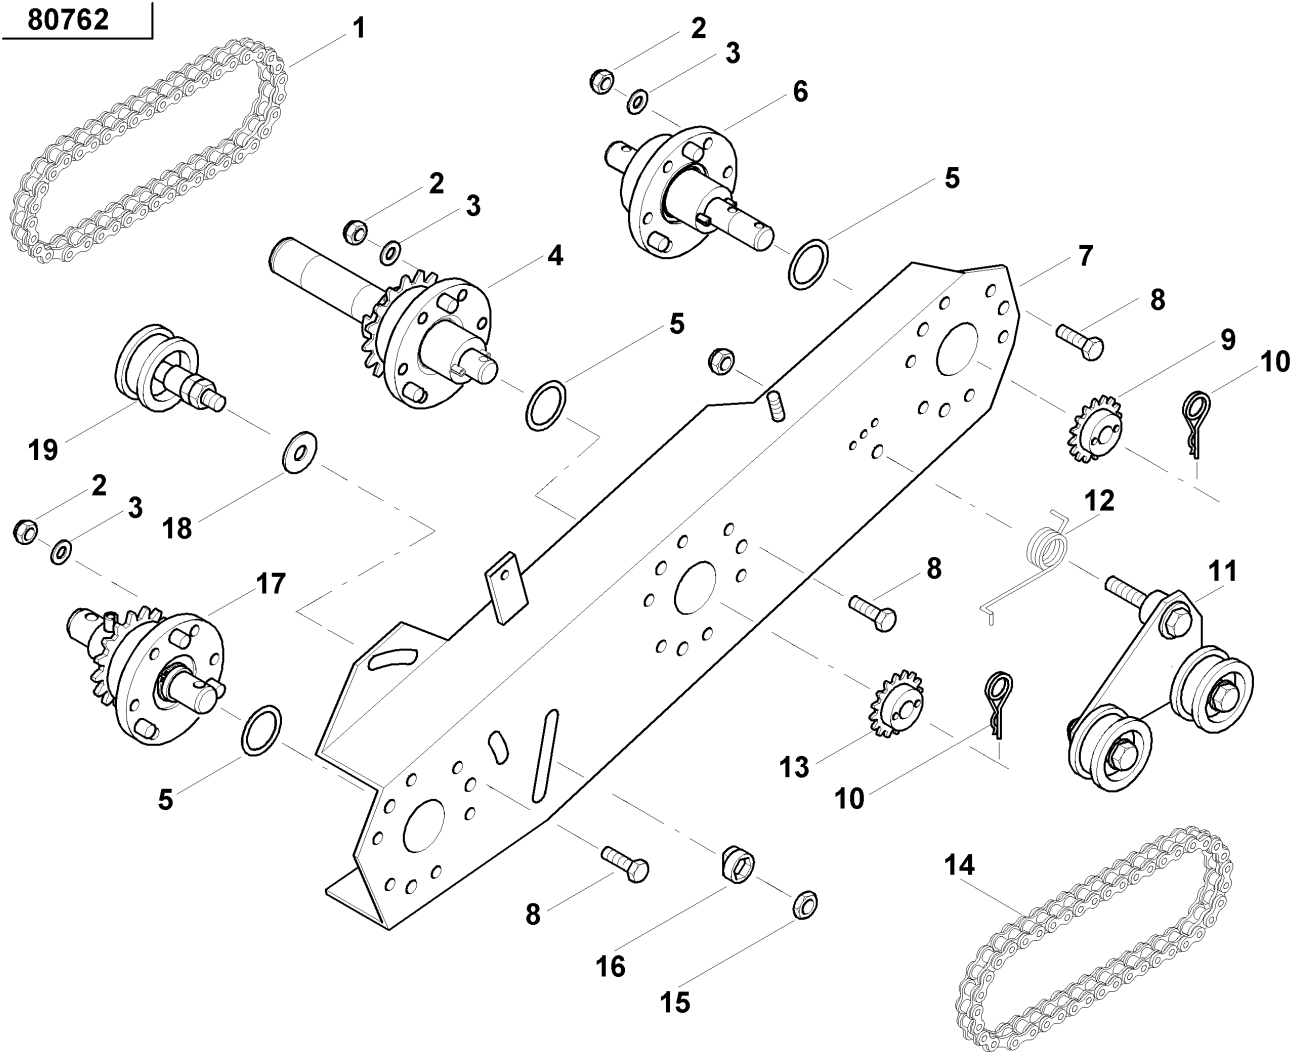

OPTIMA / Granular applicator drive

PosNo.	Part No.	Qty.
1	AC691251	1
2	KG01067361	3
3	KG01267261	1
4	AC823075	1
5	AC674122	3
6	AC823067	1
7	AC823101	1
8	KG00468961	3
9	AC823121	1
10	AC656422	2
11	AC823023	1
12	AC802932	1
13	AC823122	1
14	AC691771	1
15	AC640972	1
16	AC501924	1
17	AC823069	1
18	AC646312	1
19	AC823070	1

80762