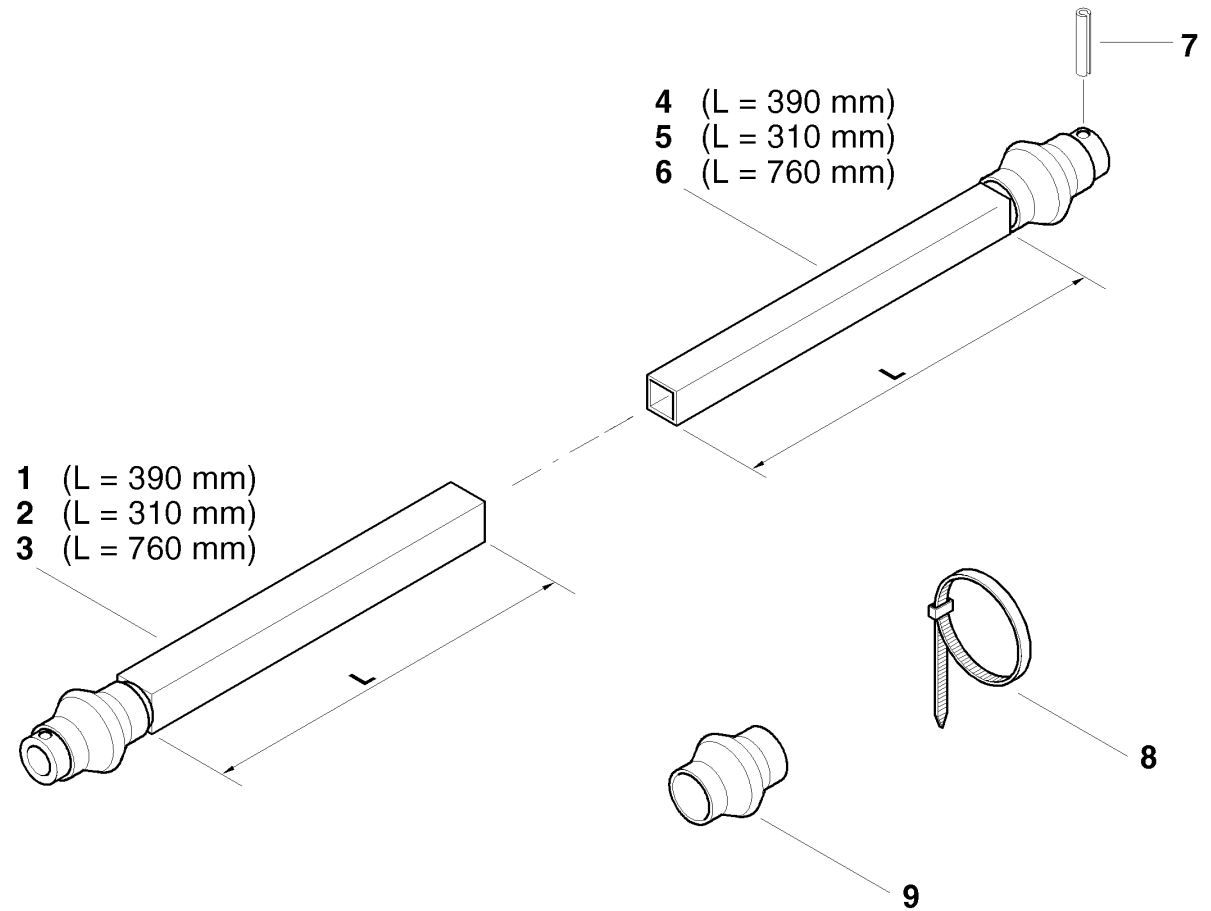

OPTIMA / Connection tube

PosNo.	Part No.	Qty.
1	AC820082	1
2	AC820098	1
3	AC820036	1
4	AC820081	1
5	AC820097	1
6	AC820037	1
7	AC652922	1
8	AC687351	1
9	AC820828	1

80046b

80046b