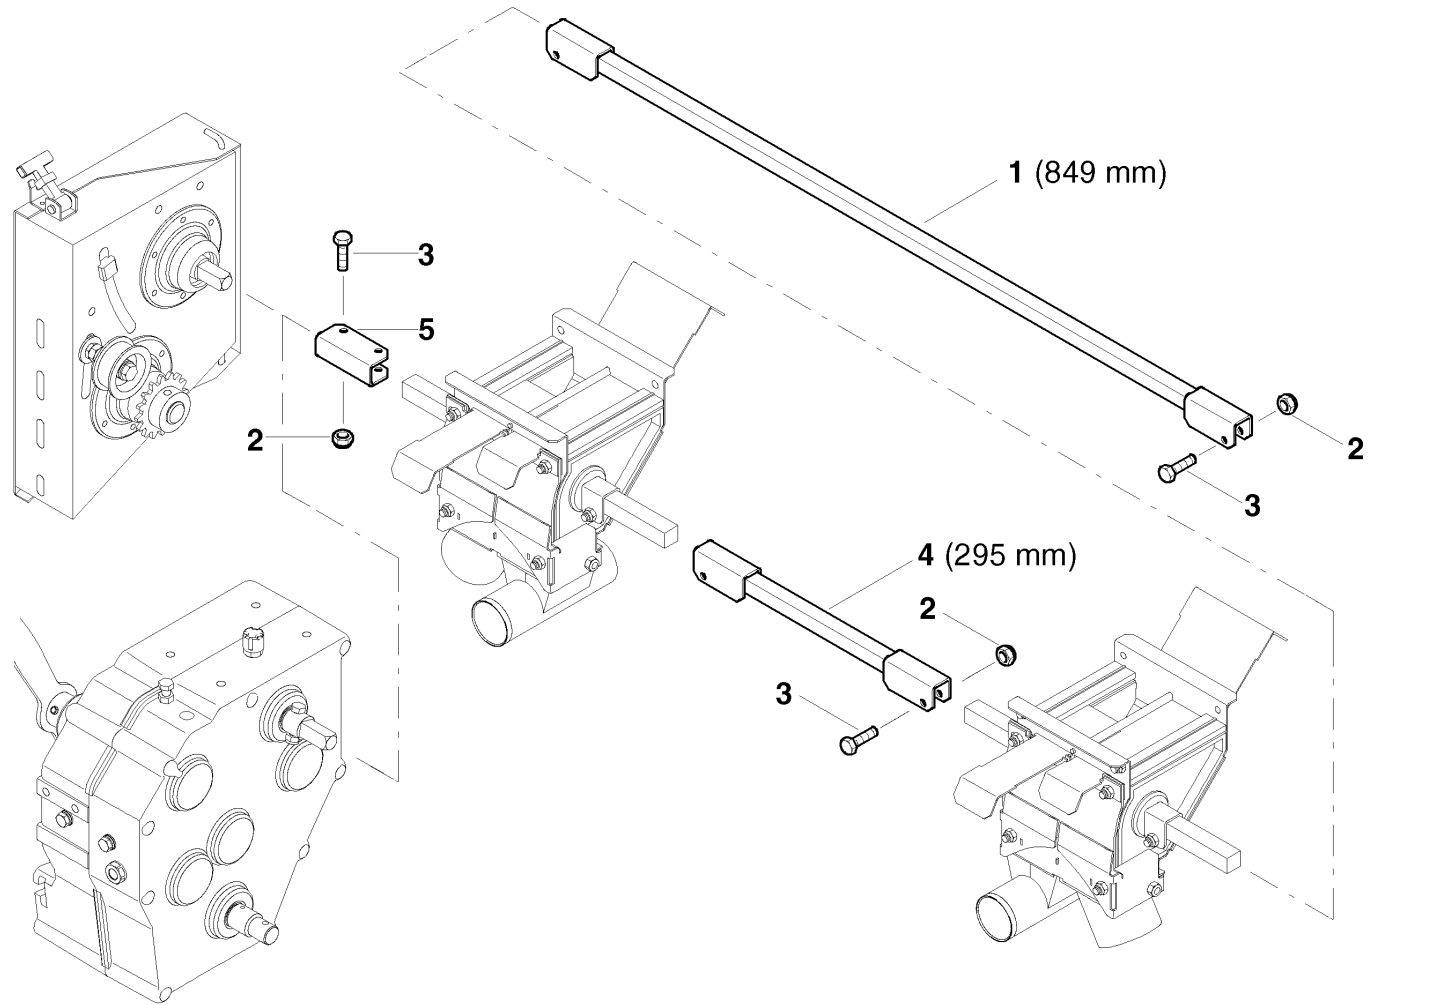

OPTIMA / Metering device fertilizer

PosNo.	Part No.	Qty.
1	AC821352	1
2	KG01071000	8
3	KG00495400	8
4	AC821250	2
5	AC821463	1

80631d

80631d