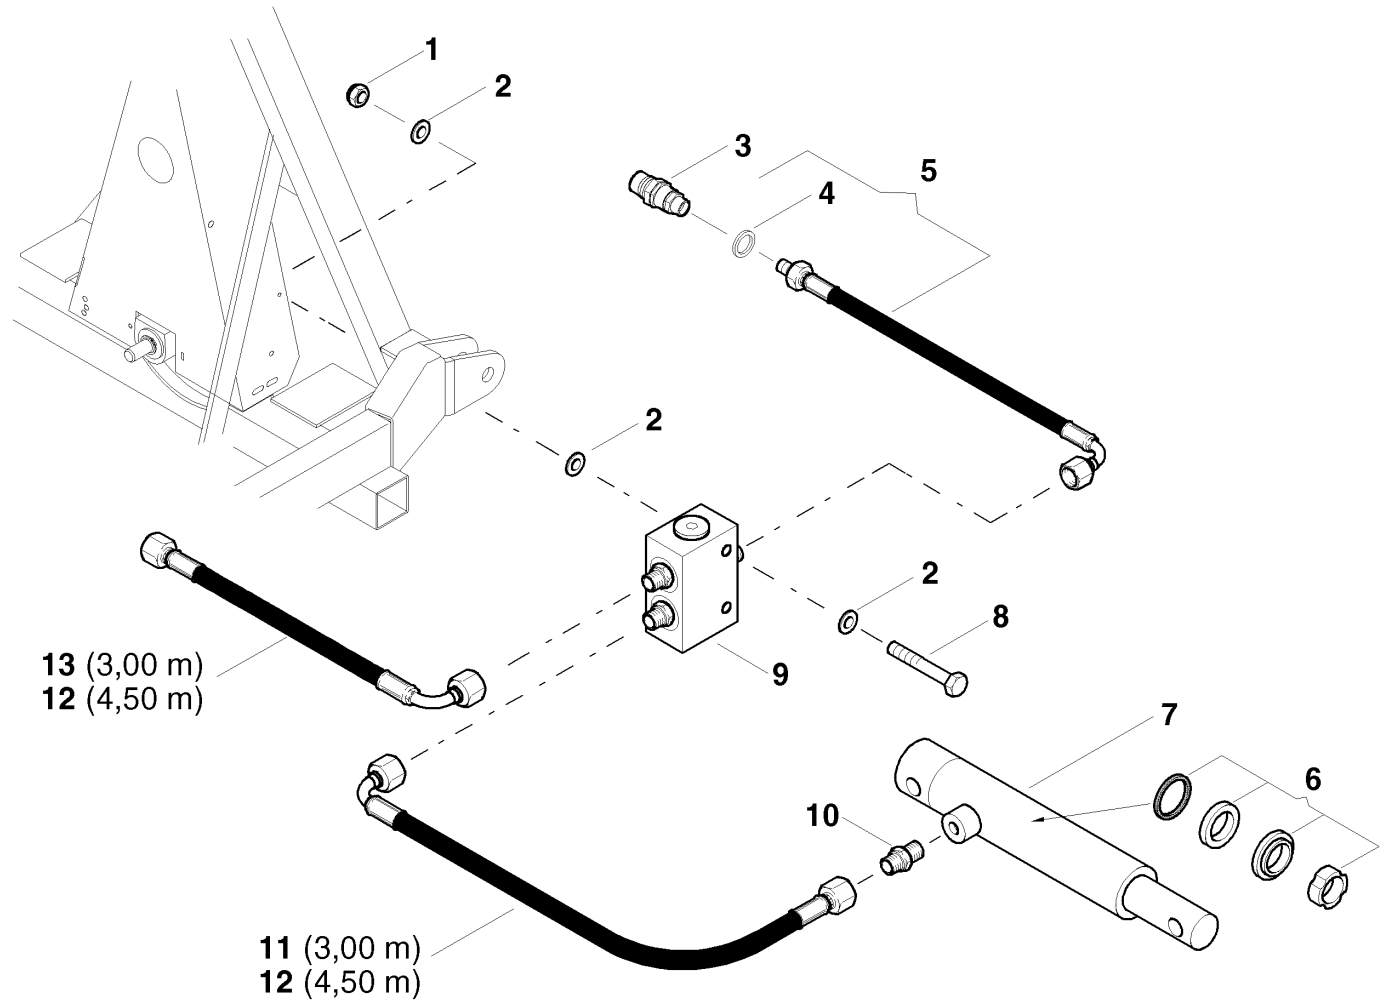

OPTIMA / Disc marker single hydr.foldable

PosNo.	Part No.	Qty.
1	KG01067561	2
2	KG01267361	4
3	AC688581	1
4	AC646991	1
5	AC499720	1
6	AC488945	1
7	AC499956	2
8	KG00353861	2
9	AC688811	1
10	AC824826	2
11	AC820924	1
12	AC828874	2
13	AC820925	1

80490b

80490b