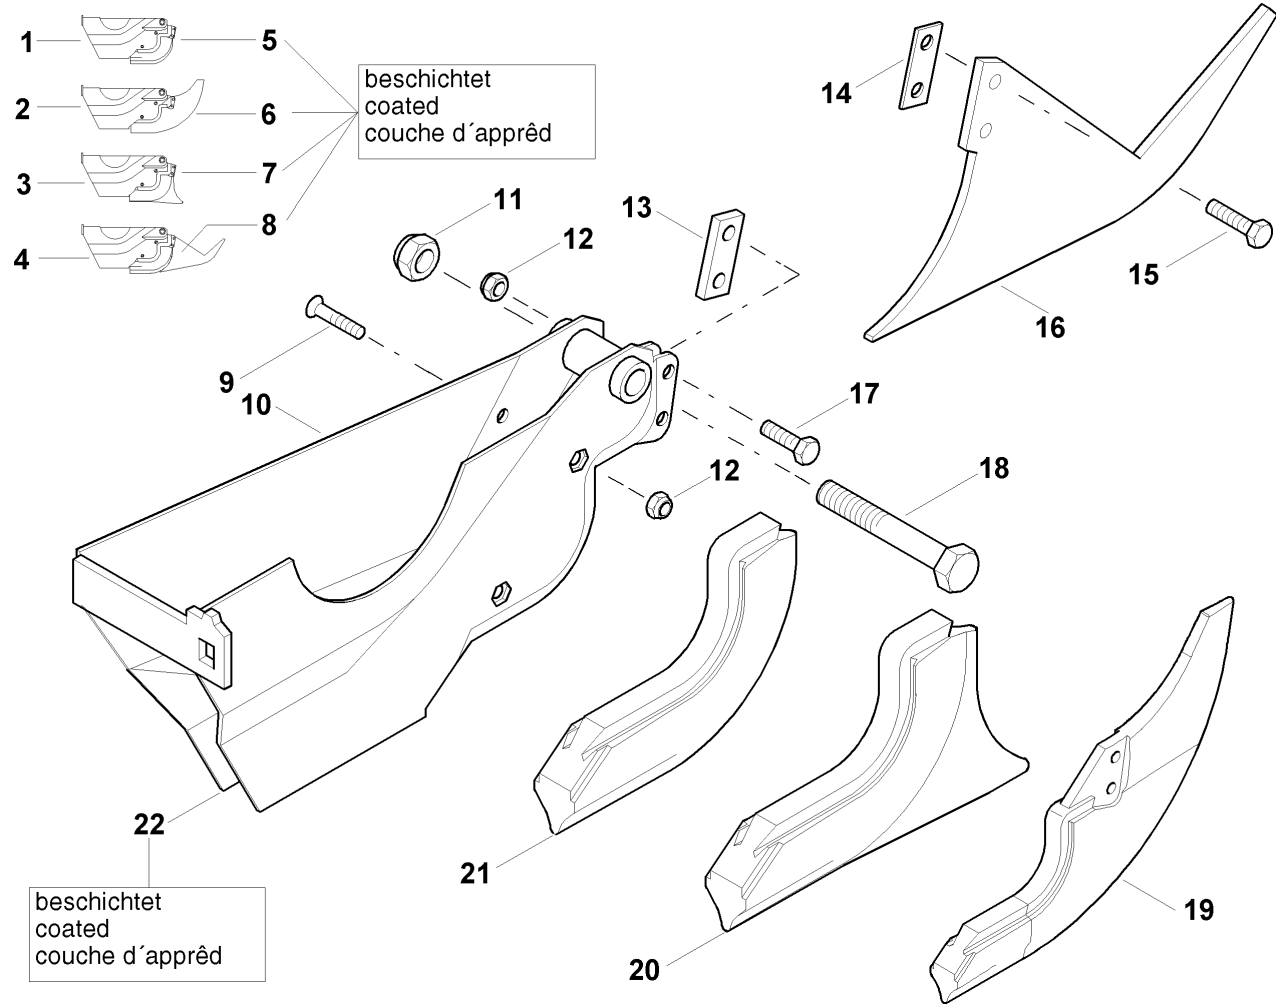

OPTIMA / Coulter presion drill

PosNo.	Part No.	Qty.
1	AC819868	1
2	AC819864	1
3	AC819865	1
4	AC819869	1
5	AC819812	1
6	AC819817	1
7	AC819820	1
8	AC819825	1
9	KG00861961	1
10	AC819970	1
11	KG01067961	1
12	KG01067561	1
13	AC819429	1
14	AC819544	1
15	KG00472161	1
16	AC819691	1
17	KG00472061	1
18	KG00339361	1
19	AC819720	1
20	AC819716	1
21	AC819715	1
22	AC819813	1

80491a

80491a