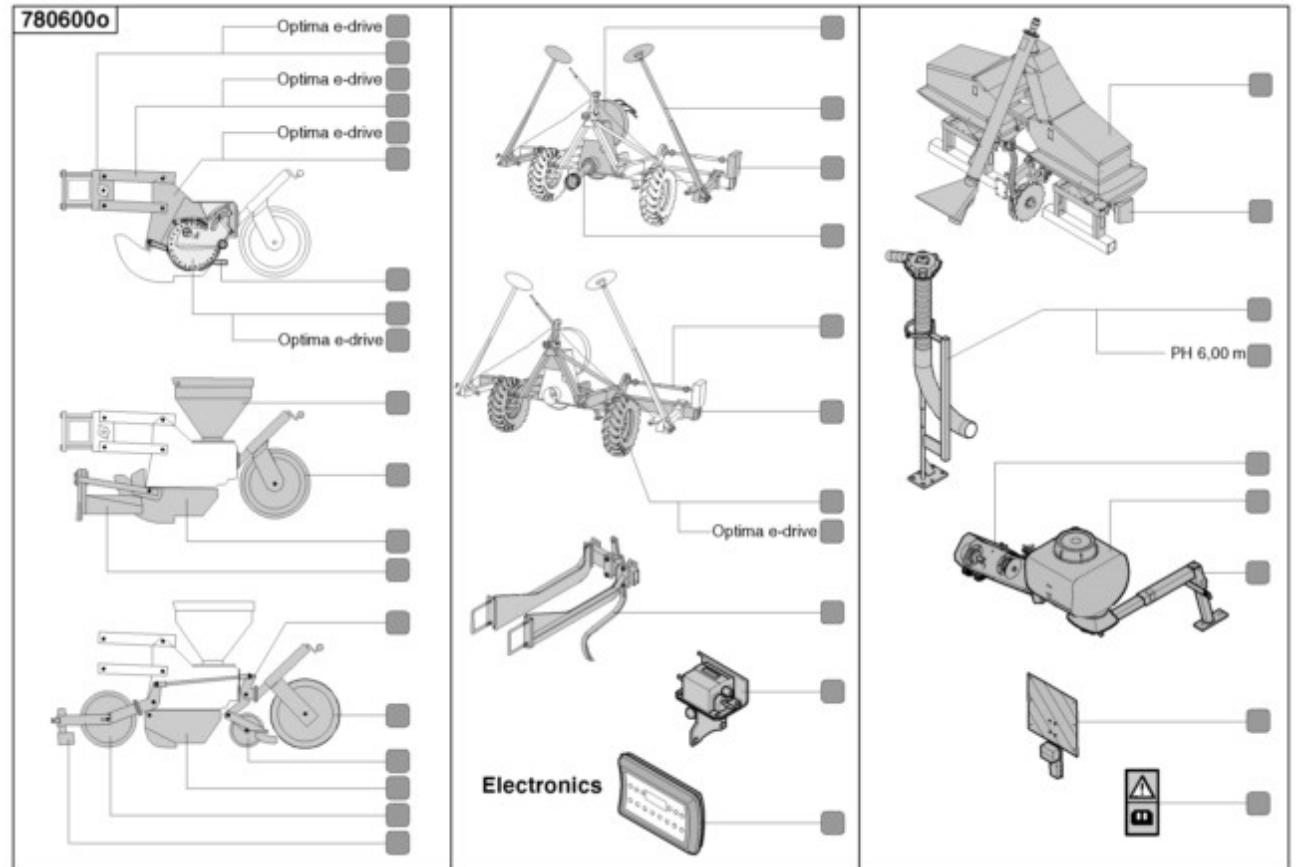

OPTIMA / Table of Contents

PosNo.	Assembly group	Page
	DRILL	
37/200	COULTER FERTILISER PRECISION DRILL	213
37/200	COULTER FERTILISER PRECISION DRILL	214
37/200	COULTER FERTILISER PRECISION DRILL	215
37/200	COULTER FERTILISER PRECISION DRILL	216
44/10	FILLING AUGER	217
44/10	FILLING AUGER	218
44/10	FILLING AUGER	219
10/200	SUPPORT BRACKET HOPPER	220
10/200	SUPPORT BRACKET HOPPER	221
42/850	FERTILIZER GEARBOX	222
42/850	FERTILIZER GEARBOX	223
42/850	FERTILIZER GEARBOX	224
42/850	FERTILIZER GEARBOX	225
42/850	FERTILIZER GEARBOX	226
42/860	INTERMETIATE BEARING, GUARD	227
42/860	INTERMETIATE BEARING, GUARD	228
42/860	INTERMETIATE BEARING, GUARD	223
42/870	INTERMETIATE BEARING, GUARD	229
42/870	INTERMETIATE BEARING, GUARD	230
42/910	FERTILIZER GEARBOX	231
42/910	FERTILIZER GEARBOX	223
42/910	FERTILIZER GEARBOX	225
42/910	FERTILIZER GEARBOX	226
42/920	INTERMETIATE BEARING, GUARD	232
42/920	INTERMETIATE BEARING, GUARD	233
75/10	GEARBOX VARIABLE	234
75/10	GEARBOX VARIABLE	235
75/10	GEARBOX VARIABLE	236
19/600	FERTILIZER DISTRIBUTION HEAD	237
19/600	FERTILIZER DISTRIBUTION HEAD	238
19/700	FERTILIZER DISTRIBUTION HEAD	239
19/700	FERTILIZER DISTRIBUTION HEAD	240
19/700	FERTILIZER DISTRIBUTION HEAD	241
42/960	GRANULAR APPLICATOR DRIVE	242
42/960	GRANULAR APPLICATOR DRIVE	243